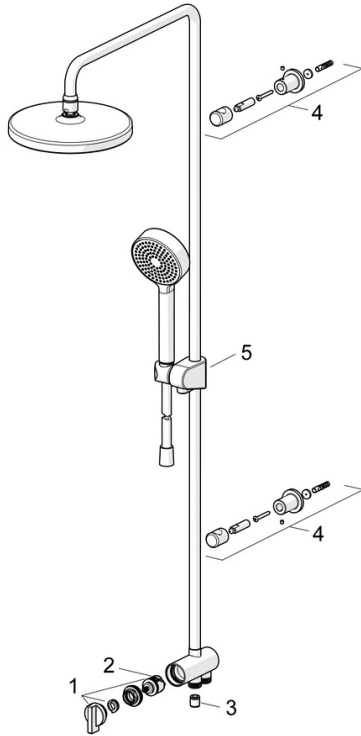

EAN: 4057304010996
static.hansa.com/44380200

- Shower solutions
- Wall mounted
- Chrome
- Turn operated diverter
- Hand shower, Shower rail, Overhead shower, Adjustable shower rail bracket, Shower hose (1750 mm), Variable fixing points, Rotatable ball joint connection, Anti limescale technology (easy to clean)
- Normal - Even and soft water stream, Refreshing - Strong water stream, activates and refreshes body, Relaxing - Soft water stream, pleasant for entire body
- Non-return valve(s)
- Flexible inlet pipes
- Flexible length / can be shortened
- 3 spray functions

Technical data

Flow properties

Flow-rate at 3 bar	15.0 / 15.6 l/min
Pressure loss with flow (0.2 l/s)	1.8 bar

Technical properties

DN-size (nominal dimension)	DN15
Hot water supply	max. +70°C
Working pressure	1-10 bar
Connection size	G1/2
Projection	407 mm
Backflow prevention (EN1717)	EB
Material	Brass

Regulations

EN standard	EN 1112, EN 1113
Noise class	I (ISO 3822)

Approvals and Declarations

Declaration of conformity	DoC
---------------------------	------------

Spare parts

SP44380200

	Name	Code
01	Diverter	59914119
02	Diverter	59914183
03	Non-return valve, DN15	59914250
04	Shower pipe holder	59914773
05	Slide for shower rail	59914392
N.I.	Shower hose, L=1000, G1/2xG1/2	59913813