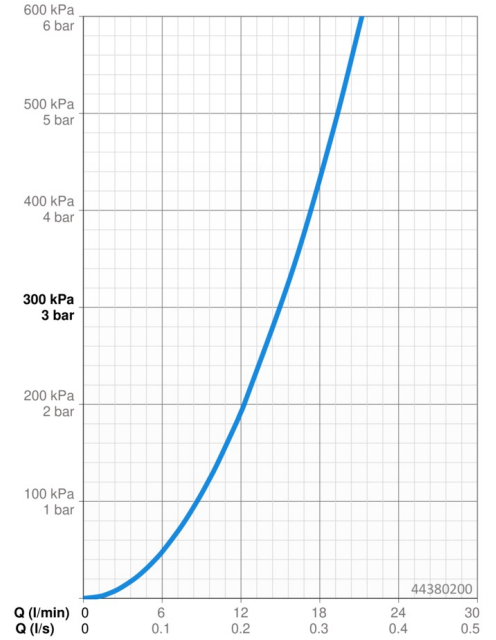

Technical data

Flow properties

Flow-rate at 3 bar	15.0 / 15.6 l/min
Pressure loss with flow (0.2 l/s)	1.8 bar

Technical properties

DN-size (nominal dimension)	DN15
Hot water supply	max. +70°C
Working pressure	1-10 bar
Connection size	G1/2
Projection	407 mm
Backflow prevention (EN1717)	EB
Material	Brass

Regulations

EN standard	EN 1112, EN 1113
Noise class	I (ISO 3822)

Approvals and Declarations

Declaration of conformity	DoC