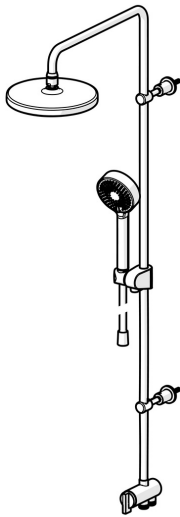

EAN: 4057304010996
static.hansa.com/44380200

- Shower solutions
- Wall mounted
- Chrome
- Turn operated diverter
- Hand shower, Shower rail, Overhead shower, Adjustable shower rail bracket, Shower hose (1750 mm), Variable fixing points, Rotatable ball joint connection, Anti limescale technology (easy to clean)
- Normal - Even and soft water stream, Refreshing - Strong water stream, activates and refreshes body, Relaxing - Soft water stream, pleasant for entire body
- Non-return valve(s)
- Flexible inlet pipes
- Flexible length / can be shortened
- 3 spray functions

Technical data

Flow properties

Flow-rate at 3 bar	15.0 / 15.6 l/min
Pressure loss with flow (0.2 l/s)	1.8 bar

Technical properties

DN-size (nominal dimension)	DN15
Hot water supply	max. +70°C
Working pressure	1-10 bar
Connection size	G1/2
Projection	407 mm
Backflow prevention (EN1717)	EB
Material	Brass

Regulations

EN standard	EN 1112, EN 1113
Noise class	I (ISO 3822)

Approvals and Declarations

Declaration of conformity	DoC
---------------------------	------------

Spare parts

SP44380200

	Name	Code
01	Diverter	59914119
02	Diverter	59914183
03	Non-return valve, DN15	59914250
04	Shower pipe holder	59914773
05	Slide for shower rail	59914392
N.I.	Shower hose, L=1000, G1/2xG1/2	59913813