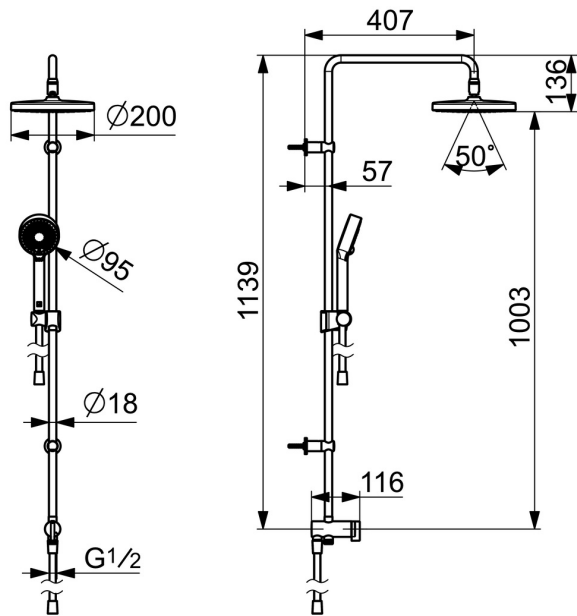

EAN: 4057304010996
static.hansa.com/44380200

- Shower solutions
- Wall mounted
- Chrome
- Turn operated diverter
- Hand shower, Shower rail, Overhead shower, Adjustable shower rail bracket, Shower hose (1750 mm), Variable fixing points, Rotatable ball joint connection, Anti limescale technology (easy to clean)
- Normal - Even and soft water stream, Refreshing - Strong water stream, activates and refreshes body, Relaxing - Soft water stream, pleasant for entire body
- Non-return valve(s)
- Flexible inlet pipes
- Flexible length / can be shortened
- 3 spray functions

Technical data

Flow properties

Flow-rate at 3 bar	15.0 / 15.6 l/min
Pressure loss with flow (0.2 l/s)	1.8 bar

Technical properties

DN-size (nominal dimension)	DN15
Hot water supply	max. +70°C
Working pressure	1-10 bar
Connection size	G1/2
Projection	407 mm
Backflow prevention (EN1717)	EB
Material	Brass

Regulations

EN standard	EN 1112, EN 1113
Noise class	I (ISO 3822)

Approvals and Declarations

Declaration of conformity	DoC
---------------------------	------------

Spare parts

SP44380200

	Name	Code
01	Diverter	59914119
02	Diverter	59914183
03	Non-return valve, DN15	59914250
04	Shower pipe holder	59914773
05	Slide for shower rail	59914392
N.I.	Shower hose, L=1000, G1/2xG1/2	59913813