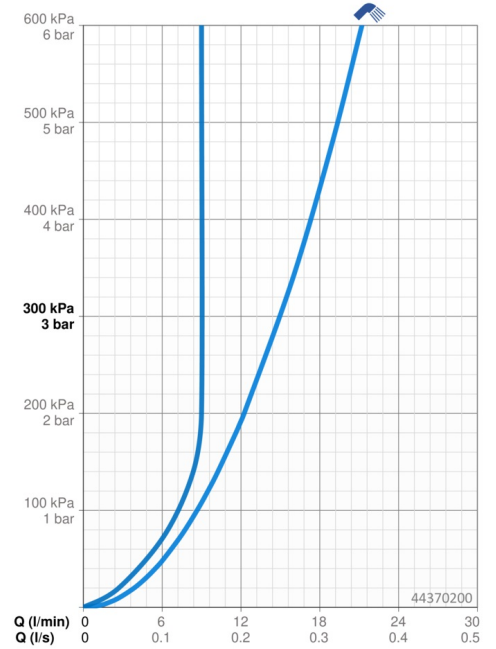

Technical data

Flow properties

Flow-rate at 3 bar	15.0 l/min
Flow-rate at 3 bar (with flow controller)	9.0 l/min

Technical properties

DN-size (nominal dimension)	DN15
Hot water supply	max. +65°C
Working pressure	1-10 bar
Connection size	G1/2
Length / Height	259 mm
Backflow prevention (EN1717)	AA
Material	Brass/Plastic

Regulations

EN standard	EN 1111
Noise class	I (ISO 3822)

Approvals and Declarations

Declaration of conformity	DoC