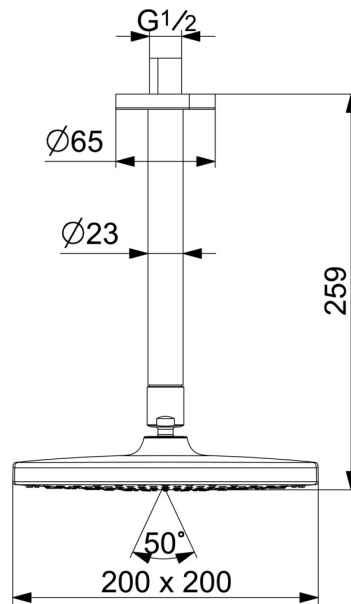

EAN: 4057304015946
static.hansa.com/44370200

- Shower solutions
- Accessories
- Ceiling mounted
- Chrome
- Overhead shower, Rotatable ball joint connection, Anti limescale technology (easy to clean)
- Rain - Even and strong water stream
- External thread, Cover plate(s)
- 1 spray function

Technical data

Flow properties

Flow-rate at 3 bar	15.0 l/min
Flow-rate at 3 bar (with flow controller)	9.0 l/min

Technical properties

DN-size (nominal dimension)	DN15
Hot water supply	max. +65°C
Working pressure	1-10 bar
Connection size	G1/2
Length / Height	259 mm
Backflow prevention (EN1717)	AA
Material	Brass/Plastic

Regulations

EN standard	EN 1111
Noise class	I (ISO 3822)

Approvals and Declarations

Declaration of conformity	DoC
---------------------------	------------

Spare parts

SP44360100

	Name	Code
01	Overhead shower, d 200 mm	44740100
01	Overhead shower, 200x200 mm	44740200
02	Shower pipe, L=350	59913748
03	Shower pipe, L=200 mm	59913749
04	Cover flange, d 65 mm	59913750