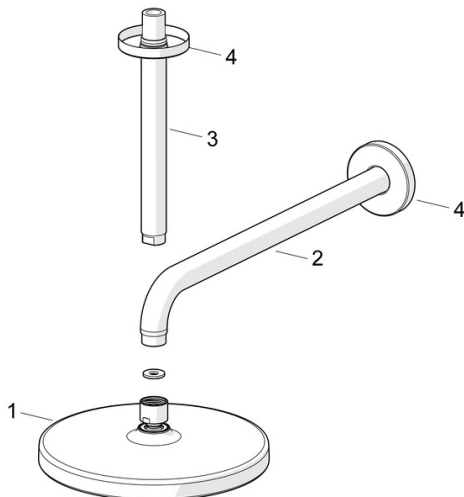

EAN: 4057304015946
static.hansa.com/44370200

- Shower solutions
- Accessories
- Ceiling mounted
- Chrome
- Overhead shower, Rotatable ball joint connection, Anti limescale technology (easy to clean)
- Rain - Even and strong water stream
- External thread, Cover plate(s)
- 1 spray function

Technical data

Flow properties

Flow-rate at 3 bar	15.0 l/min
Flow-rate at 3 bar (with flow controller)	9.0 l/min

Technical properties

DN-size (nominal dimension)	DN15
Hot water supply	max. +65°C
Working pressure	1-10 bar
Connection size	G1/2
Length / Height	259 mm
Backflow prevention (EN1717)	AA
Material	Brass/Plastic

Regulations

EN standard	EN 1111
Noise class	I (ISO 3822)

Approvals and Declarations

Declaration of conformity	DoC
---------------------------	------------

Spare parts

SP44360100

	Name	Code
01	Overhead shower, d 200 mm	44740100
01	Overhead shower, 200x200 mm	44740200
02	Shower pipe, L=350	59913748
03	Shower pipe, L=200 mm	59913749
04	Cover flange, d 65 mm	59913750