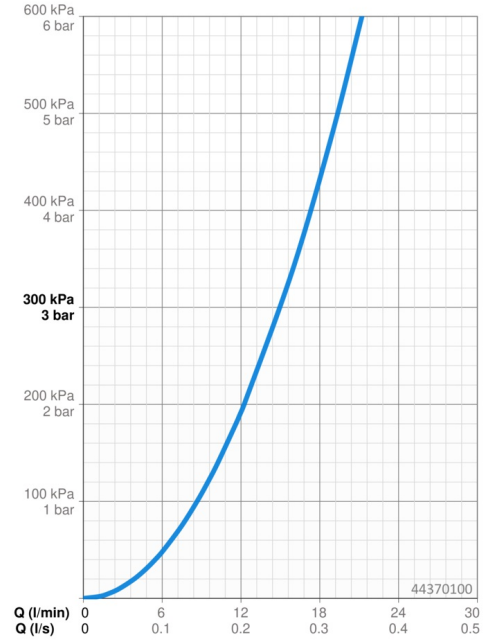

Technical data

Flow properties

Flow-rate at 3 bar **15.0 l/min**

Technical properties

DN-size (nominal dimension) **DN15**
Hot water supply **max. +65°C**
Working pressure **1-10 bar**
Connection size **G1/2**
Length / Height **259 mm**
Material **Composite**

Regulations

EN standard **EN 1112**
Noise class **I (ISO 3822)**

Approvals and Declarations

Declaration of conformity **DoC**