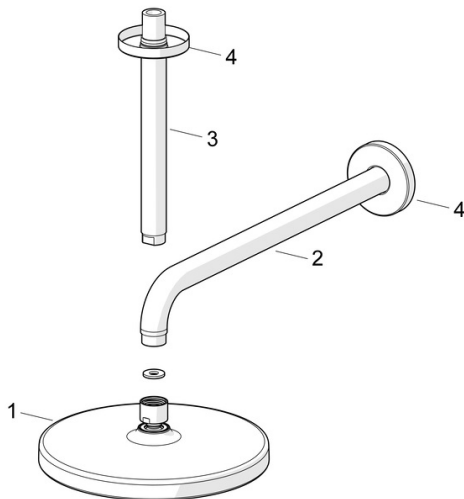

EAN: 4057304010972
static.hansa.com/44370100

- Shower solutions
- Accessories
- Ceiling mounted
- Chrome
- Overhead shower, Rotatable ball joint connection, Anti limescale technology (easy to clean)
- Rain - Even and strong water stream
- External thread, Cover plate(s)
- 1 spray function

Technical data

Flow properties

Flow-rate at 3 bar **15.0 l/min**

Technical properties

DN-size (nominal dimension) **DN15**
 Hot water supply **max. +65°C**
 Working pressure **1-10 bar**
 Connection size **G1/2**
 Length / Height **259 mm**
 Material **Composite**

Regulations

EN standard **EN 1112**
 Noise class **I (ISO 3822)**

Approvals and Declarations

Declaration of conformity **DoC**

Spare parts

SP44360100

	Name	Code
01	Overhead shower, d 200 mm	44740100
01	Overhead shower, 200x200 mm	44740200
02	Shower pipe, L=350	59913748
03	Shower pipe, L=200 mm	59913749
04	Cover flange, d 65 mm	59913750