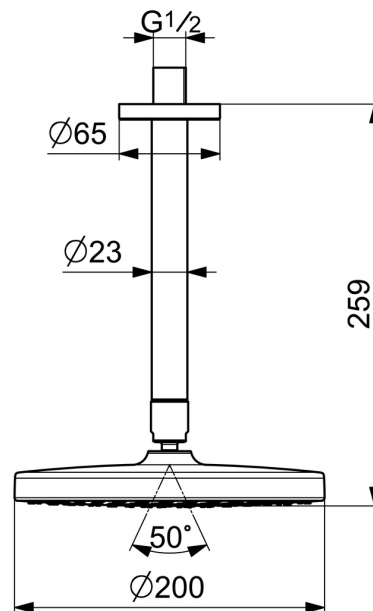

EAN: 4057304010972
static.hansa.com/44370100

- Shower solutions
- Accessories
- Ceiling mounted
- Chrome
- Overhead shower, Rotatable ball joint connection, Anti limescale technology (easy to clean)
- Rain - Even and strong water stream
- External thread, Cover plate(s)
- 1 spray function

Technical data

Flow properties

Flow-rate at 3 bar **15.0 l/min**

Technical properties

DN-size (nominal dimension) **DN15**
 Hot water supply **max. +65°C**
 Working pressure **1-10 bar**
 Connection size **G1/2**
 Length / Height **259 mm**
 Material **Composite**

Regulations

EN standard **EN 1112**
 Noise class **I (ISO 3822)**

Approvals and Declarations

Declaration of conformity **DoC**

Spare parts

SP44360100

	Name	Code
01	Overhead shower, d 200 mm	44740100
01	Overhead shower, 200x200 mm	44740200
02	Shower pipe, L=350	59913748
03	Shower pipe, L=200 mm	59913749
04	Cover flange, d 65 mm	59913750