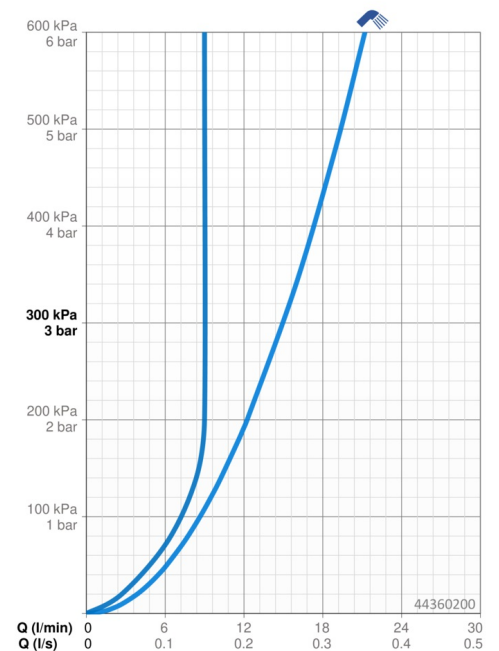

Approvals and Declarations

Declaration of conformity	DoC