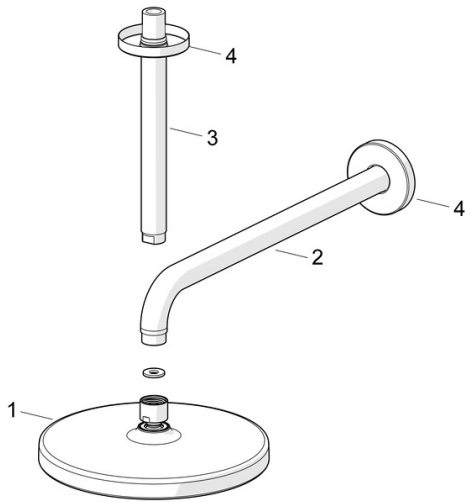

EAN: 4057304015939  
[static.hansa.com/44360200](http://static.hansa.com/44360200)

- Shower solutions
- Accessories
- Wall mounted
- Chrome
- Overhead shower, Rotatable ball joint connection, Anti limescale technology (easy to clean)
- Rain - Even and strong water stream
- External thread, Cover plate(s)
- 1 spray function

### Technical properties

Hot water supply	max. +65°C
Working pressure	1-10 bar
Connection size	G1/2
Projection	348 mm
Material	Brass/Plastic

### SP44360100

	<b>Name</b>	<b>Code</b>
01	Overhead shower, d 200 mm	44740100
01	Overhead shower, 200x200 mm	44740200
02	Shower pipe, L=350	59913748
03	Shower pipe, L=200 mm	59913749
04	Cover flange, d 65 mm	59913750