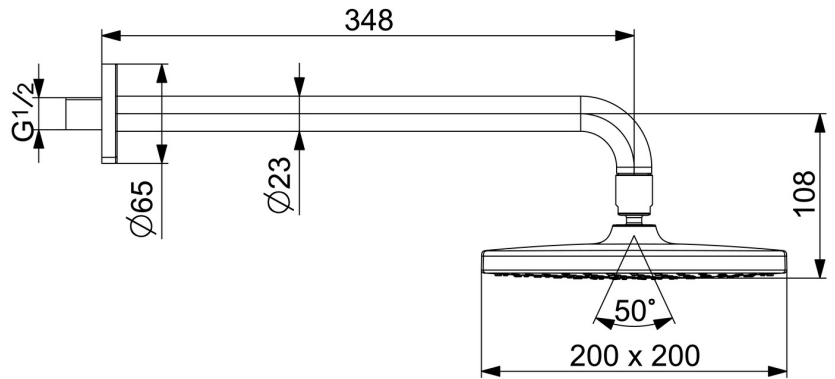

EAN: 4057304015939  
[static.hansa.com/44360200](http://static.hansa.com/44360200)

- Shower solutions
- Accessories
- Wall mounted
- Chrome
- Overhead shower, Rotatable ball joint connection, Anti limescale technology (easy to clean)
- Rain - Even and strong water stream
- External thread, Cover plate(s)
- 1 spray function

### Technical properties

Hot water supply	max. +65°C
Working pressure	1-10 bar
Connection size	G1/2
Projection	348 mm
Material	Brass/Plastic

### SP44360100

	<b>Name</b>	<b>Code</b>
01	Overhead shower, d 200 mm	44740100
01	Overhead shower, 200x200 mm	44740200
02	Shower pipe, L=350	59913748
03	Shower pipe, L=200 mm	59913749
04	Cover flange, d 65 mm	59913750