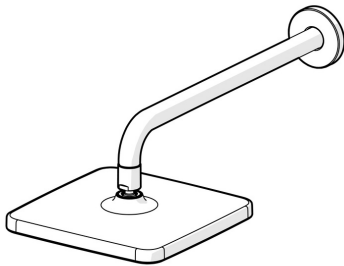

EAN: 4057304015939  
[static.hansa.com/44360200](http://static.hansa.com/44360200)

- Shower solutions
- Accessories
- Wall mounted
- Chrome
- Overhead shower, Rotatable ball joint connection, Anti limescale technology (easy to clean)
- Rain - Even and strong water stream
- External thread, Cover plate(s)
- 1 spray function

### Technical properties

Hot water supply	max. +65°C
Working pressure	1-10 bar
Connection size	G1/2
Projection	348 mm
Material	Brass/Plastic