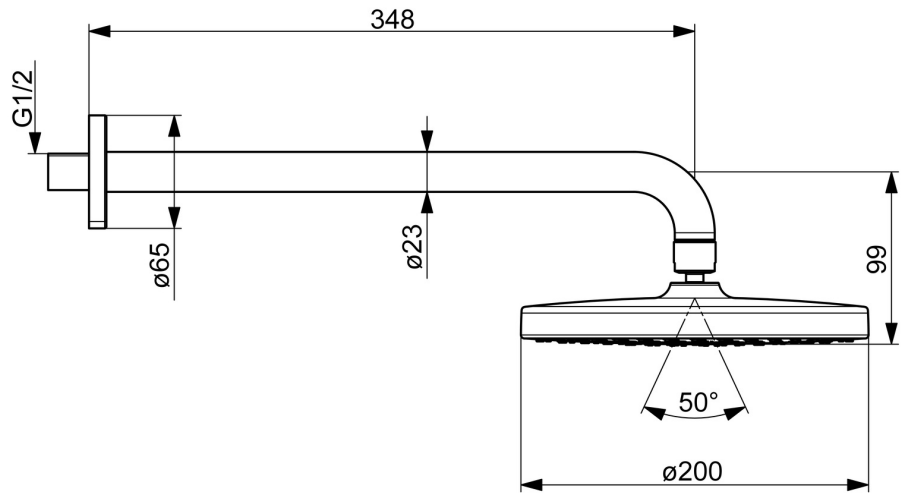

EAN: 4057304015670
static.hansa.com/4436010033

- Shower solutions
- Accessories
- Wall mounted
- Matt black
- Overhead shower, Rotatable ball joint connection, Anti limescale technology (easy to clean)
- Rain - Even and strong water stream
- External thread, Cover plate(s)
- 1 spray function

Technical data

Flow properties

Flow-rate at 3 bar **15.0 l/min**

Technical properties

DN-size (nominal dimension) **DN15**
 Hot water supply **max. +65°C**
 Working pressure **1-10 bar**
 Connection size **G1/2**
 Projection **348 mm**
 Material **Composite**