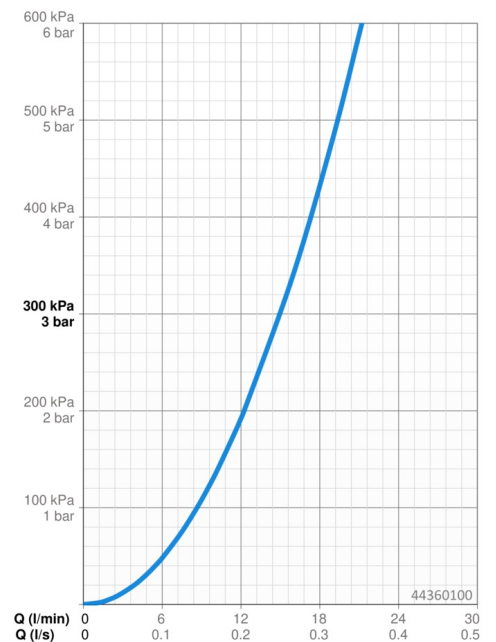

Approvals and Declarations

Declaration of conformity **DoC**