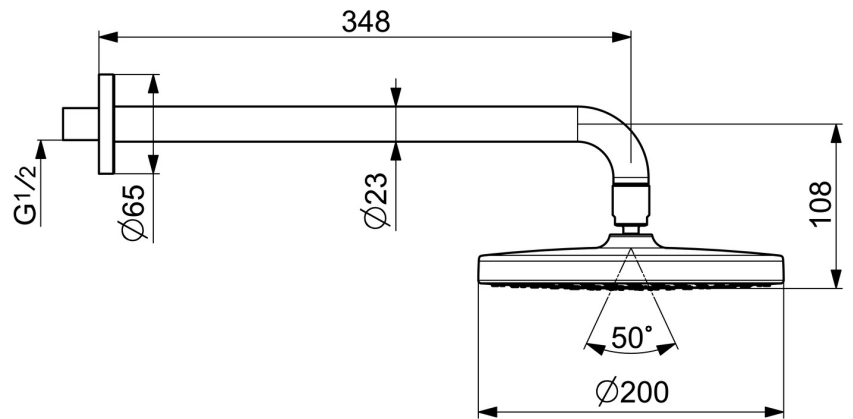

EAN: 4057304013379
static.hansa.com/44360100

- Shower solutions
- Accessories
- Wall mounted
- Chrome
- Overhead shower, Rotatable ball joint connection, Anti limescale technology (easy to clean)
- Rain - Even and strong water stream
- External thread, Cover plate(s)
- 1 spray function

Technical data

Flow properties

Flow-rate at 3 bar **15.0 l/min**

Technical properties

DN-size (nominal dimension) **DN15**
 Hot water supply **max. +65°C**
 Working pressure **1-10 bar**
 Connection size **G1/2**
 Projection **348 mm**
 Material **Composite**

Regulations

EN standard **EN 1112**
 Noise class **I (ISO 3822)**

Approvals and Declarations

Declaration of conformity **DoC**

Spare parts

SP44360100

	Name	Code
01	Overhead shower, d 200 mm	44740100
01	Overhead shower, 200x200 mm	44740200
02	Shower pipe, L=350	59913748
03	Shower pipe, L=200 mm	59913749
04	Cover flange, d 65 mm	59913750