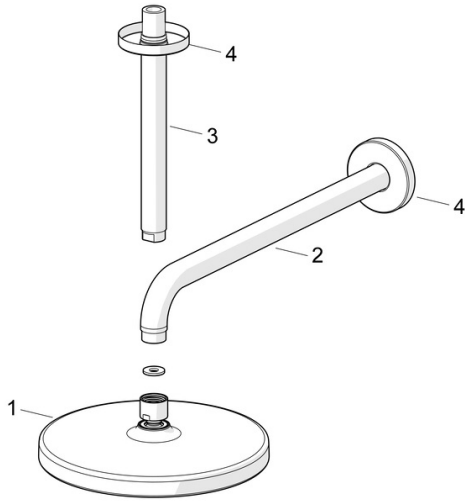

EAN: 4057304013379
static.hansa.com/44360100

- Shower solutions
- Accessories
- Wall mounted
- Chrome
- Overhead shower, Rotatable ball joint connection, Anti limescale technology (easy to clean)
- Rain - Even and strong water stream
- External thread, Cover plate(s)
- 1 spray function

Technical data

Flow properties

Flow-rate at 3 bar **15.0 l/min**

Technical properties

DN-size (nominal dimension) **DN15**
 Hot water supply **max. +65°C**
 Working pressure **1-10 bar**
 Connection size **G1/2**
 Projection **348 mm**
 Material **Composite**

Regulations

EN standard **EN 1112**
 Noise class **I (ISO 3822)**

Approvals and Declarations

Declaration of conformity **DoC**

Spare parts

SP44360100

	Name	Code
01	Overhead shower, d 200 mm	44740100
01	Overhead shower, 200x200 mm	44740200
02	Shower pipe, L=350	59913748
03	Shower pipe, L=200 mm	59913749
04	Cover flange, d 65 mm	59913750