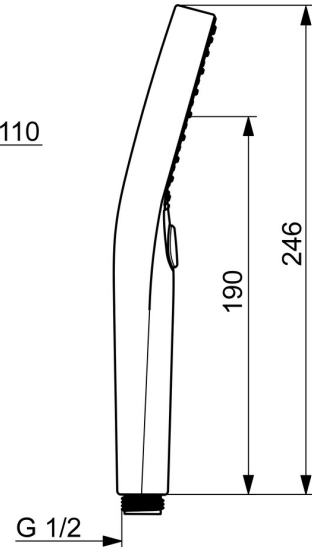

EAN: 4057304017957
static.hansa.com/44350300

Elegant Handshower designed to fit in every bathroom.

Our 3-spray handshower is easy to operate with a nice designed push button to easily change the water sprays.

Technical data

Flow properties

Flow-rate at 3 bar (with flow controller) **7.8 l/min**

Technical properties

Hot water supply **max. +65°C**
 Working pressure **0.5-5 bar**
 Connection size **G1/2**
 Material **Composite**