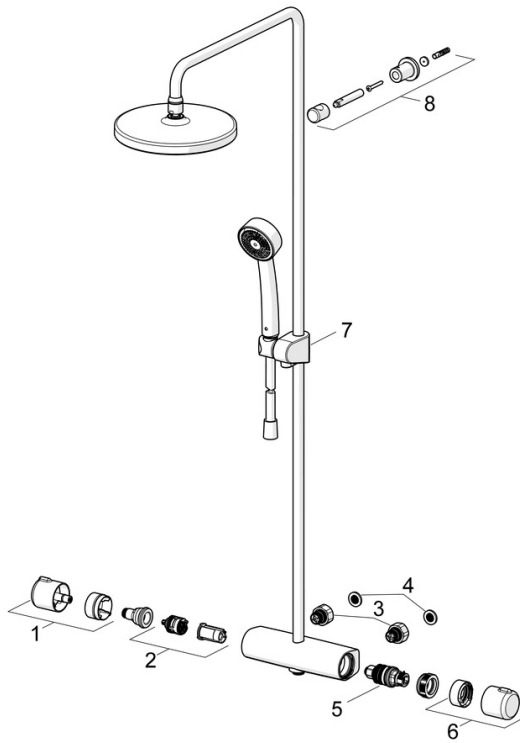

EAN: 4057304015960
static.hansa.com/44350230

- Shower solutions
- Thermostatic
- Wall mounted
- Chrome
- Temperature control handle, Flow control handle, Eco feature for water flow, Safety feature for water temperature
- Turn operated diverter, Integrated into flow control handle
- Hand shower, Shower rail, Overhead shower, Adjustable shower rail bracket, Shower hose (1750 mm), Eco flow control, Variable fixing points, Rotatable ball joint connection, Anti limescale technology (easy to clean)
- Normal - Even and soft water stream, Refreshing - Strong water stream, activates and refreshes body, Relaxing - Soft water stream, pleasant for entire body
- Safety stop against scalding at 38°C, The housing of the fittings conducts minimal heat
- Ceramic head part for flow control, Thermostatic cartridge for automatic temperature control, Non-return valve(s), Litter filter(s)
- Eccentric coupling(s), External thread, Cover plate(s), Silencer(s)
- Flexible length / can be shortened
- 3 spray functions

Technical data

Flow properties

Flow-rate at 3 bar	18.0 / 15.6 l/min
Pressure loss with flow (0.2 l/s)	1.8 bar

Technical properties

DN-size (nominal dimension)	DN15
Hot water supply	max. +65°C
Working pressure	1-10 bar
Connection size	G1/2
Installation width	150 ± 3 mm
Projection	445 - 470 mm
Backflow prevention (EN1717)	EB
Material	Brass

Spare parts

SP44350130

	Name	Code
01	Flow control handle	59914397
02	Diverter and cartridge	59914116
03	Combiner	59914472
04	Filter sealing, G3/4	59911076
05	Thermostatic cartridge, 3.4	59914114
06	Temperature control handle	59914396
07	Slide for shower rail	59914392
08	Shower pipe holder	59914773