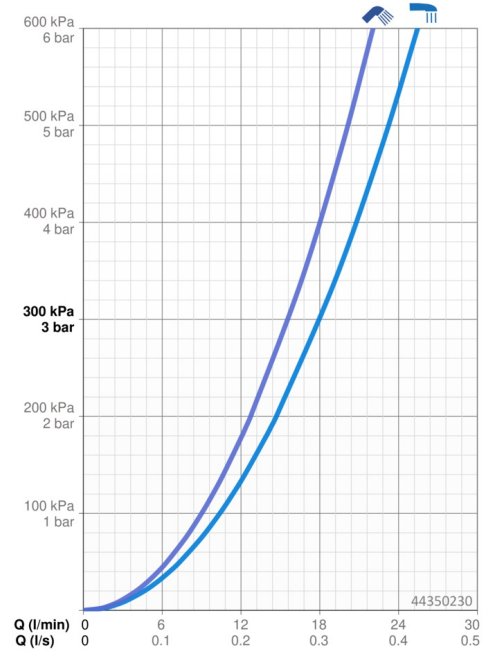

EAN: 4057304015960
static.hansa.com/44350230

- Shower solutions
- Thermostatic
- Wall mounted
- Chrome
- Temperature control handle, Flow control handle, Eco feature for water flow, Safety feature for water temperature
- Turn operated diverter, Integrated into flow control handle
- Hand shower, Shower rail, Overhead shower, Adjustable shower rail bracket, Shower hose (1750 mm), Eco flow control, Variable fixing points, Rotatable ball joint connection, Anti limescale technology (easy to clean)
- Normal - Even and soft water stream, Refreshing - Strong water stream, activates and refreshes body, Relaxing - Soft water stream, pleasant for entire body
- Safety stop against scalding at 38°C, The housing of the fittings conducts minimal heat
- Ceramic head part for flow control, Thermostatic cartridge for automatic temperature control, Non-return valve(s), Litter filter(s)
- Eccentric coupling(s), External thread, Cover plate(s), Silencer(s)
- Flexible length / can be shortened
- 3 spray functions

Technical data

Flow properties

Flow-rate at 3 bar	18.0 / 15.6 l/min
Pressure loss with flow (0.2 l/s)	1.8 bar

Technical properties

DN-size (nominal dimension)	DN15
Hot water supply	max. +65°C
Working pressure	1-10 bar
Connection size	G1/2
Installation width	150 ± 3 mm
Projection	445 - 470 mm
Backflow prevention (EN1717)	EB
Material	Brass

Regulations

EN standard	EN 1112, EN 1113, EN 1111
Noise class	I (ISO 3822)

Approvals and Declarations

ABP	P-IX 29855/IAS
Declaration of conformity	DoC
EPD	S-P-07819

Sustainability

EPD module A1 (kg CO2 eq.)	20,14
EPD module A2 (kg CO2 eq.)	1,04
EPD module A3 (kg CO2 eq.)	2,13
EPD module A1-A3 (kg CO2 eq.)	23,32
EPD module A4 (kg CO2 eq.)	0,61
EPD module B7 (kg CO2 eq.)	3010,80
EPD module C2 (kg CO2 eq.)	0,04
EPD module C3 (kg CO2 eq.)	0,04
EPD module C4 (kg CO2 eq.)	1,28
EPD module D (kg CO2 eq.)	-15,24