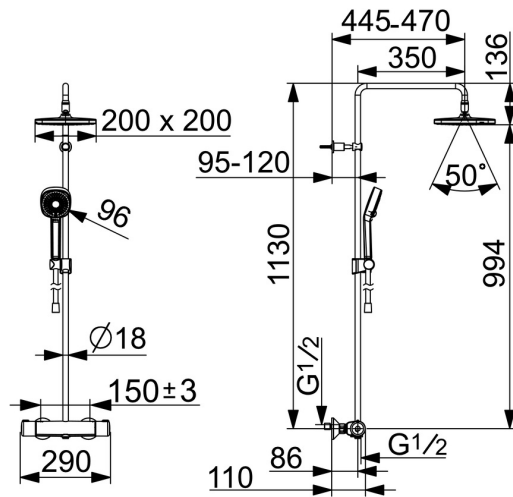

EAN: 4057304015960
static.hansa.com/44350230

- Shower solutions
- Thermostatic
- Wall mounted
- Chrome
- Temperature control handle, Flow control handle, Eco feature for water flow, Safety feature for water temperature
- Turn operated diverter, Integrated into flow control handle
- Hand shower, Shower rail, Overhead shower, Adjustable shower rail bracket, Shower hose (1750 mm), Eco flow control, Variable fixing points, Rotatable ball joint connection, Anti limescale technology (easy to clean)
- Normal - Even and soft water stream, Refreshing - Strong water stream, activates and refreshes body, Relaxing - Soft water stream, pleasant for entire body
- Safety stop against scalding at 38°C, The housing of the fittings conducts minimal heat
- Ceramic head part for flow control, Thermostatic cartridge for automatic temperature control, Non-return valve(s), Litter filter(s)
- Eccentric coupling(s), External thread, Cover plate(s), Silencer(s)
- Flexible length / can be shortened
- 3 spray functions

Technical data

Flow properties

Flow-rate at 3 bar	18.0 / 15.6 l/min
Pressure loss with flow (0.2 l/s)	1.8 bar

Technical properties

DN-size (nominal dimension)	DN15
Hot water supply	max. +65°C
Working pressure	1-10 bar
Connection size	G1/2
Installation width	150 ± 3 mm
Projection	445 - 470 mm
Backflow prevention (EN1717)	EB
Material	Brass

Spare parts

SP44350130

	Name	Code
01	Flow control handle	59914397
02	Diverter and cartridge	59914116
03	Combiner	59914472
04	Filter sealing, G3/4	59911076
05	Thermostatic cartridge, 3.4	59914114
06	Temperature control handle	59914396
07	Slide for shower rail	59914392
08	Shower pipe holder	59914773