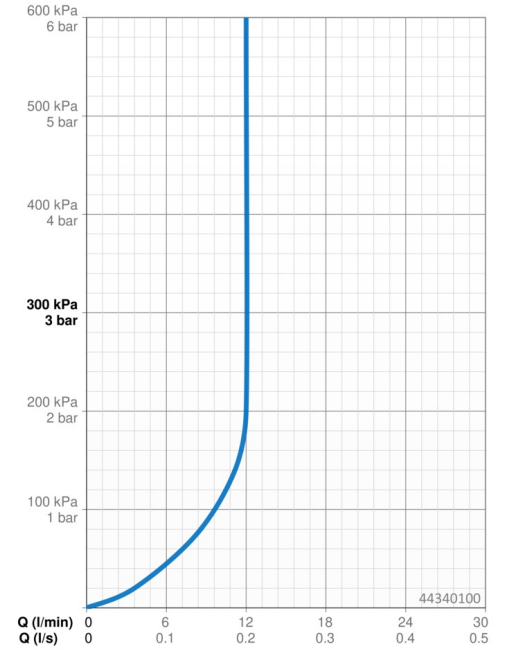

Technical data

Flow properties

Flow-rate at 3 bar (with flow controller) **12.0 l/min**

Technical properties

Hot water supply **max. +65°C**
Working pressure **0.5-5 bar**
Connection size **G1/2**
Material **Composite**

Regulations

EN standard **EN 1112**

Spare parts

SP44310100

Name	Code
N.I. Strainer	59906859