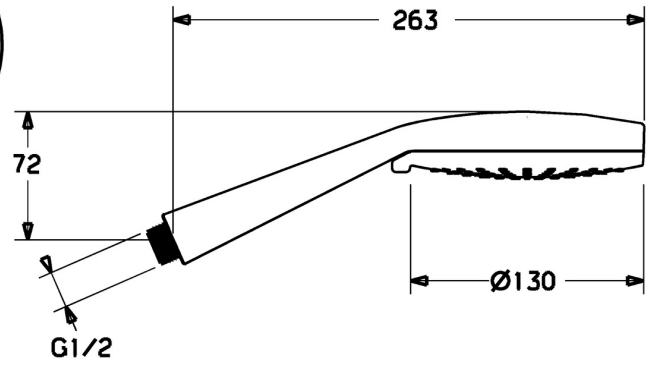

EAN: 4015474238909
static.hansa.com/44340100

- Shower solutions
- Accessories
- Chrome
- Anti limescale technology (easy to clean)
- Normal - Even and soft water stream, Intense - invigorating water stream, Rain - Even and strong water stream
- Litter filter(s)
- Laminar spray, without air addition
- 3 spray functions

Technical data

Flow properties

Flow-rate at 3 bar (with flow controller) **12.0 l/min**

Technical properties

Hot water supply **max. +65°C**
 Working pressure **0.5-5 bar**
 Connection size **G1/2**
 Material **Composite**