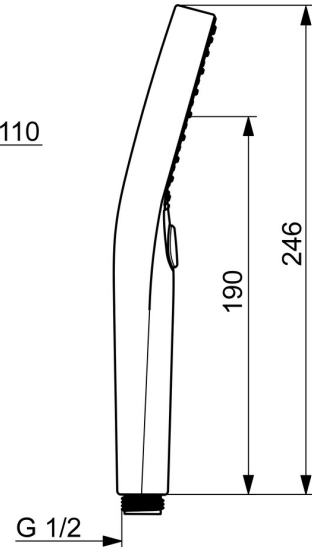

EAN: 4057304018053
static.hansa.com/4433030033

Elegant Handshower designed to fit in every bathroom.

Our 3-spray handshower is easy to operate with a nice designed push button to easily change the water sprays.

Technical data

Flow properties

Flow-rate at 3 bar (with flow controller) **12.0 l/min**

Technical properties

Hot water supply **max. +65°C**
 Working pressure **0.5-5 bar**
 Connection size **G1/2**
 Material **Composite**