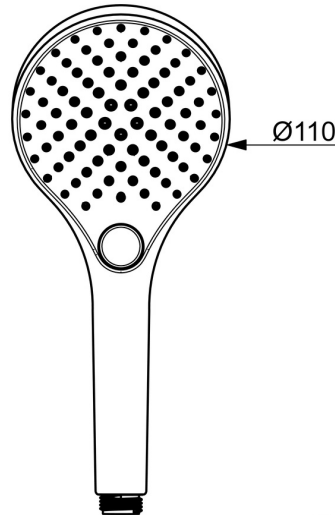

EAN: 4057304018053
static.hansa.com/4433030033

Elegant Handshower designed to fit in every bathroom.

Our 3-spray handshower is easy to operate with a nice designed push button to easily change the water sprays.

Easy, simple and elegant for any bathroom

- Shower solutions
- Accessories
- Matt black
- Anti limescale technology (easy to clean)
- Normal - Even and soft water stream, Massage - Strong water stream due to rotatable spray nozzles, Rain - Even and strong water stream
- 3 spray functions

Technical data

Flow properties

Flow-rate at 3 bar (with flow controller) **12.0 l/min**

Technical properties

Hot water supply **max. +65°C**
 Working pressure **0.5-5 bar**
 Connection size **G1/2**
 Material **Composite**