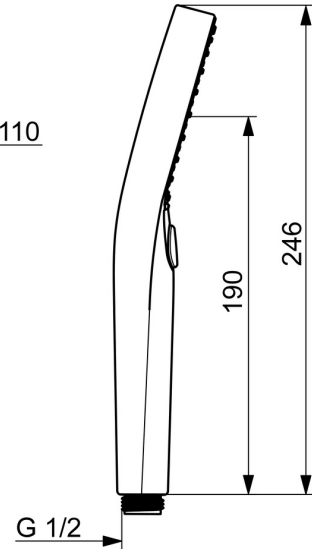

EAN: 4057304017940
static.hansa.com/44330300

Elegant Handshower designed to fit in every bathroom.

Our 3-spray handshower is easy to operate with a nice designed push button to easily change the water sprays.

Technical data

Flow properties

Flow-rate at 3 bar (with flow controller) **12.0 l/min**

Technical properties

Hot water supply **max. +65°C**
 Working pressure **0.5-5 bar**
 Connection size **G1/2**
 Material **Composite**