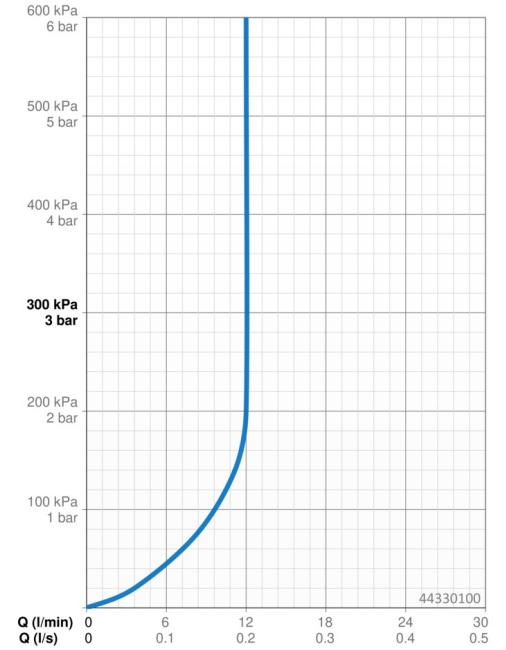

Technical data

Flow properties

Flow-rate at 3 bar (with flow controller) **12.0 l/min**

Technical properties

Hot water supply **max. +65°C**
Working pressure **0.5-5 bar**
Connection size **G1/2**
Material **Composite**

Regulations

EN standard **EN 1112**

Spare parts

SP44310100

Name	Code
N.I. Strainer	59906859