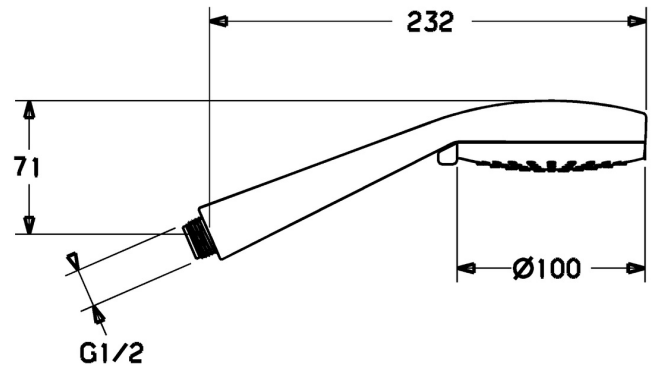

EAN: 4015474238893  
[static.hansa.com/44330100](https://static.hansa.com/44330100)

- Shower solutions
- Accessories
- Chrome
- Anti limescale technology (easy to clean)
- Normal - Even and soft water stream, Intense - invigorating water stream, Rain - Even and strong water stream
- Litter filter(s)
- Laminar spray, without air addition
- 3 spray functions

### Technical properties

Hot water supply **max. +65°C**  
 Working pressure **0.5-5 bar**  
 Connection size **G1/2**  
 Material **Composite**