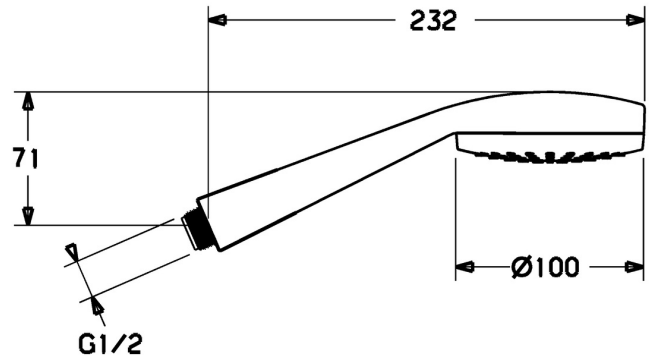

EAN: 4015474238886  
[static.hansa.com/44310100](https://static.hansa.com/44310100)

- Shower solutions
- Accessories
- Chrome
- Anti limescale technology (easy to clean)
- Rain - Even and strong water stream
- Litter filter(s)
- Laminar spray, without air addition
- 1 spray function

### Flow properties

Flow-rate at 3 bar (with flow controller) **12.0 l/min**

### Technical properties

Hot water supply **max. +65°C**  
 Working pressure **0.5-5 bar**  
 Connection size **G1/2**  
 Material **Composite**