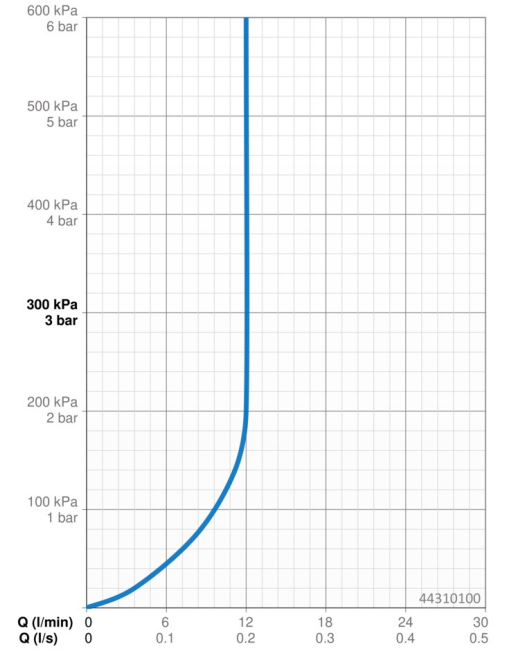

Technical data

Flow properties

Flow-rate at 3 bar (with flow controller) **12.0 l/min**

Technical properties

Hot water supply **max. +65°C**
Working pressure **0.5-5 bar**
Connection size **G1/2**
Material **Composite**

Regulations

EN standard **EN 1112**

Spare parts

SP44310100

Name	Code
N.I. Strainer	59906859