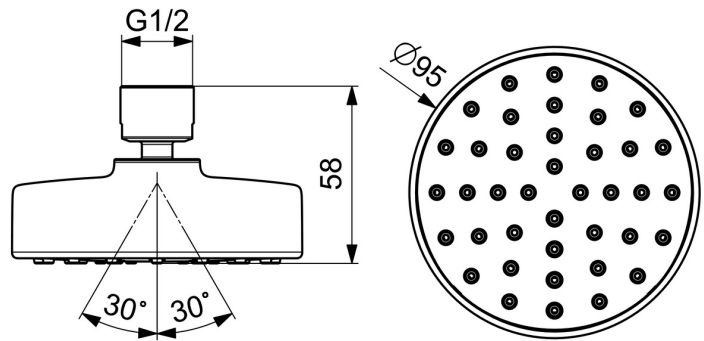

EAN: 4057304018572
static.hansa.com/44290180

- Shower solutions
- Health & Care, Accessories
- Chrome
- Rotatable ball joint connection, Anti limescale technology (easy to clean)
- Low aerosol - Water stream with less air
- 1 spray function

Technical data

Flow properties

Flow-rate at 3 bar (with flow controller) **12.0 l/min**

Technical properties

DN-size (nominal dimension) **DN15**
 Hot water supply **max. +65°C**
 Working pressure **0.5-10 bar**
 Connection size **G1/2**
 Diameter **300 mm**
 Material **Composite**