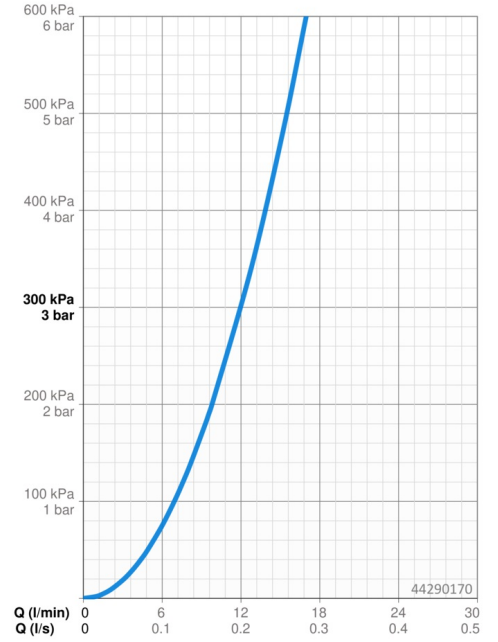

Technical data

Flow properties

Flow-rate at 3 bar **12.0 l/min**

Technical properties

DN-size (nominal dimension) **DN15**
Hot water supply **max. +65°C**
Working pressure **0.5-10 bar**
Connection size **G1/2**

Approvals and Declarations

Declaration of conformity **DoC**

Spare parts

SP44290170

	Name	Code
N.I.	Strainer	59906859
N.I.	Hand shower screen, d 100 mm	59914047
N.I.	Flow control handle, 12L/min Discontinued	59914046