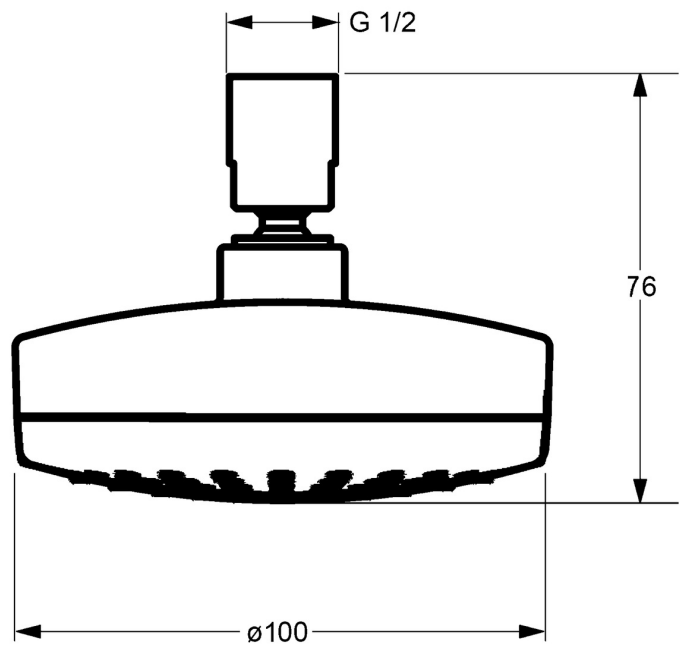

EAN: 4015474268456
static.hansa.com/44290170

- Shower solutions
- Accessories
- Chrome
- Rotatable ball joint connection, Anti limescale technology (easy to clean)
- Litter filter(s)

Technical data

Flow properties

Flow-rate at 3 bar **12.0 l/min**

Technical properties

DN-size (nominal dimension) **DN15**
 Hot water supply **max. +65°C**
 Working pressure **0.5-10 bar**
 Connection size **G1/2**

Approvals and Declarations

Declaration of conformity **DoC**

Spare parts

SP44290170

	Name	Code
N.I.	Strainer	59906859
N.I.	Hand shower screen, d 100 mm	59914047
N.I.	Flow control handle, 12L/min Discontinued	59914046