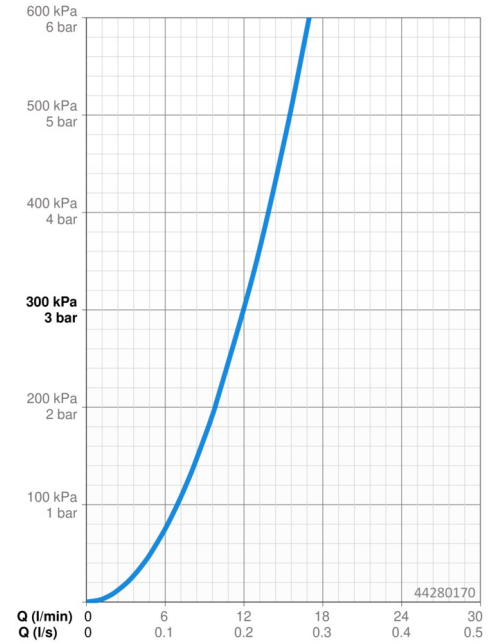

Technical data

Flow properties

Flow-rate at 3 bar **12.0 l/min**

Technical properties

Hot water supply **max. +65°C**
Working pressure **0.5-5 bar**
Connection size **G1/2**
Material **Composite**

Regulations

EN standard **EN 1112**
Noise class **II (ISO 3822)**

Approvals and Declarations

ABP **P-IX 29947/IA**
Declaration of conformity **DoC**

Spare parts

SP44280170

	Name	Code
N.I.	Hand shower screen, d 100 mm	59914047
N.I.	Strainer	59906859