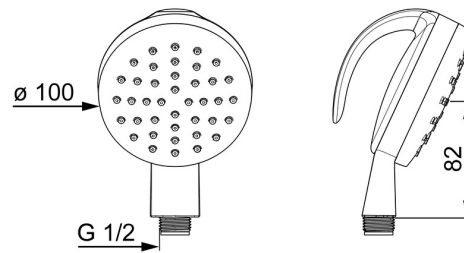

EAN: 4015474268449
static.hansa.com/44280170

- Health & Care, Accessories
- Chrome
- Anti limescale technology (easy to clean)
- Low aerosol - Water stream with less air
- Litter filter(s)
- 1 spray function

Technical data

Flow properties

Flow-rate at 3 bar **12.0 l/min**

Technical properties

Hot water supply **max. +65°C**
 Working pressure **0.5-5 bar**
 Connection size **G1/2**
 Material **Composite**

Regulations

EN standard **EN 1112**
 Noise class **II (ISO 3822)**

Approvals and Declarations

ABP **P-IX 29947/IA**
 Declaration of conformity **DoC**

Spare parts

SP44280170

	Name	Code
N.I.	Hand shower screen, d 100 mm	59914047
N.I.	Strainer	59906859