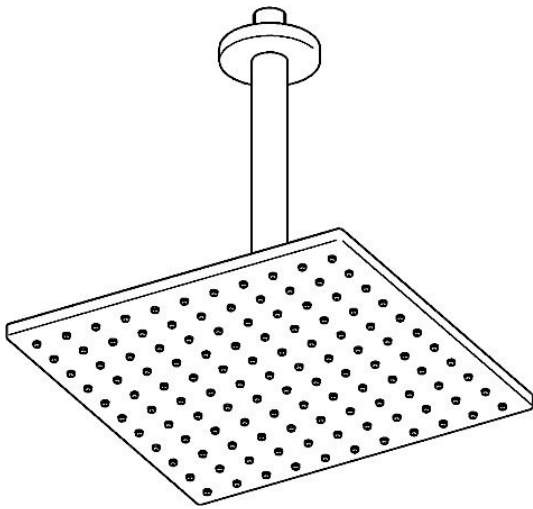

EAN: 4015474257450  
[static.hansa.com/44270340](http://static.hansa.com/44270340)

- Shower solutions
- Accessories
- Ceiling mounted
- Chrome
- Overhead shower, Eco flow control, Rotatable ball joint connection, Anti limescale technology (easy to clean)
- Rain - Even and strong water stream
- External thread, Cover plate(s)
- 1 spray function