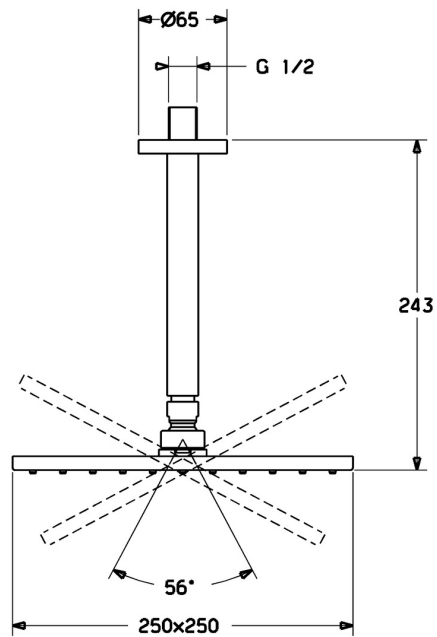

EAN: 4015474257450  
[static.hansa.com/44270340](http://static.hansa.com/44270340)

- Shower solutions
- Accessories
- Ceiling mounted
- Chrome
- Overhead shower, Eco flow control, Rotatable ball joint connection, Anti limescale technology (easy to clean)
- Rain - Even and strong water stream
- External thread, Cover plate(s)
- 1 spray function

### Flow properties

Flow-rate at 3 bar (with flow controller) **12.0 l/min**

### Technical properties

DN-size (nominal dimension) **DN15**  
 Hot water supply **max. +80°C**  
 Working pressure **0.5-10 bar**  
 Connection size **G1/2**