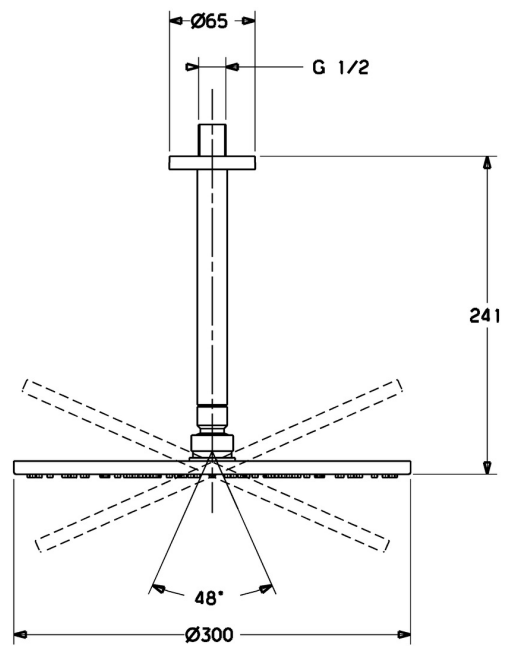

EAN: 4015474252837  
[static.hansa.com/44270300](http://static.hansa.com/44270300)

- Shower solutions
- Accessories
- Ceiling mounted
- Chrome
- Overhead shower, Eco flow control, Rotatable ball joint connection, Anti limescale technology (easy to clean)
- Rain - Even and strong water stream
- External thread, Cover plate(s)
- 1 spray function

### Flow properties

Flow-rate at 3 bar (with flow controller) **12.0 l/min**

### Technical properties

DN-size (nominal dimension) **DN15**  
 Hot water supply **max. +65°C**  
 Working pressure **0.5-5 bar**  
 Connection size **G1/2**  
 Length / Height **241 mm**  
 Material **Brass**

### SP44270300

	Name	Code
1	Overhead shower, d 300 mm	59913746
2	Nozzle plate, d 300 mm, (-2019)	59913752
3	Screw	59913754
4	Flow limiter	59913753
5	Shower pipe, L=200 mm	59913749
6	Cover flange, d 65 mm	59913750