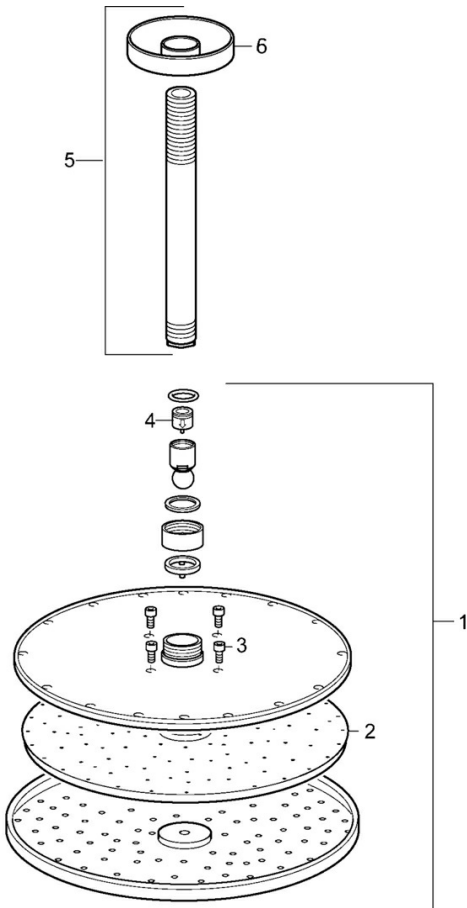

EAN: 4015474252837  
[static.hansa.com/44270300](http://static.hansa.com/44270300)

- Shower solutions
- Accessories
- Ceiling mounted
- Chrome
- Overhead shower, Eco flow control, Rotatable ball joint connection, Anti limescale technology (easy to clean)
- Rain - Even and strong water stream
- External thread, Cover plate(s)
- 1 spray function

### Technical properties

DN-size (nominal dimension) **DN15**  
 Hot water supply **max. +65°C**  
 Working pressure **0.5-5 bar**  
 Connection size **G1/2**  
 Length / Height **241 mm**  
 Material **Brass**

## Spare parts

### SP44270300

	Name	Code
1	Overhead shower, d 300 mm	59913746
2	Nozzle plate, d 300 mm, (-2019)	59913752
3	Screw	59913754
4	Flow limiter	59913753
5	Shower pipe, L=200 mm	59913749
6	Cover flange, d 65 mm	59913750