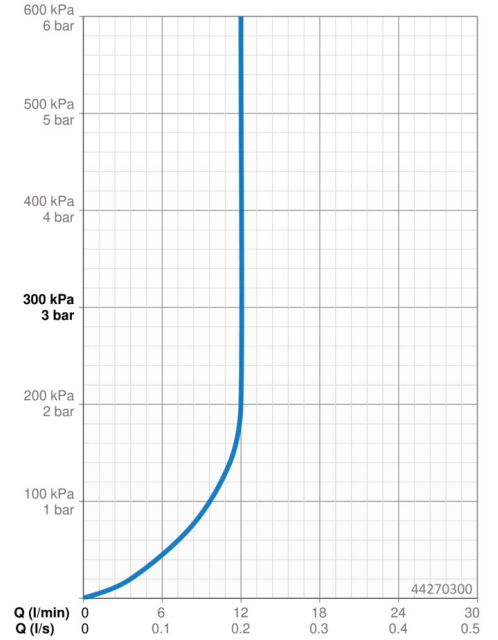

Technical data

Flow properties

Flow-rate at 3 bar (with flow controller) **12.0 l/min**

Technical properties

DN-size (nominal dimension) **DN15**
Hot water supply **max. +65°C**
Working pressure **0.5-5 bar**
Connection size **G1/2**
Length / Height **241 mm**
Material **Brass**

Regulations

Noise class **II (ISO 3822)**

Approvals and Declarations

Declaration of conformity **DoC**