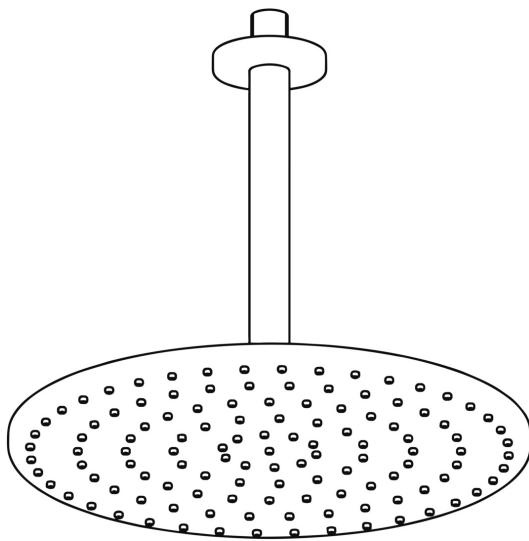

EAN: 4015474252837  
[static.hansa.com/44270300](http://static.hansa.com/44270300)

- Shower solutions
- Accessories
- Ceiling mounted
- Chrome
- Overhead shower, Eco flow control, Rotatable ball joint connection, Anti limescale technology (easy to clean)
- Rain - Even and strong water stream
- External thread, Cover plate(s)
- 1 spray function

### Technical properties

DN-size (nominal dimension) **DN15**  
 Hot water supply **max. +65°C**  
 Working pressure **0.5-5 bar**  
 Connection size **G1/2**  
 Length / Height **241 mm**  
 Material **Brass**

### SP44270300

	Name	Code
1	Overhead shower, d 300 mm	59913746
2	Nozzle plate, d 300 mm, (-2019)	59913752
3	Screw	59913754
4	Flow limiter	59913753
5	Shower pipe, L=200 mm	59913749
6	Cover flange, d 65 mm	59913750