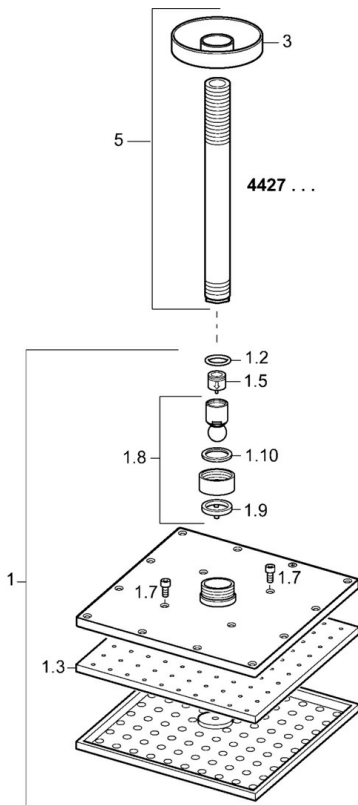

EAN: 4015474257443
static.hansa.com/44270240

- Shower solutions
- Accessories
- Ceiling mounted
- Chrome
- Overhead shower, Eco flow control, Rotatable ball joint connection, Anti limescale technology (easy to clean)
- Rain - Even and strong water stream
- External thread, Cover plate(s)
- 1 spray function

Technical data

Flow properties

Flow-rate at 3 bar (with flow controller) **12.0 l/min**

Technical properties

DN-size (nominal dimension) **DN15**
 Hot water supply **max. +65°C**
 Working pressure **0.5-10 bar**
 Connection size **G1/2**
 Length / Height **243 mm**

Regulations

Noise class **II (ISO 3822)**

Approvals and Declarations

Declaration of conformity **DoC**

Spare parts

SP44270240

	Name	Code
1.1	Overhead shower, 200x200 mm	59913873
1.3	Nozzle plate, 200x200 mm, (-2019) Discontinued	59913874
1.6	Flow limiter	59913753
1.7	Screw	59913754
3	Cover flange, d 65 mm	59913750
5	Shower pipe, L=200 mm	59913749