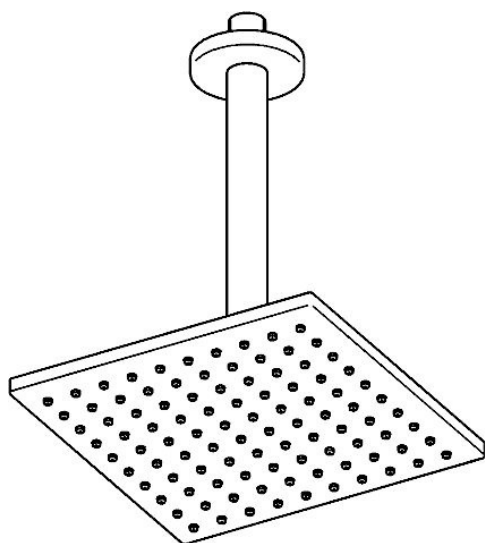

EAN: 4015474257443
static.hansa.com/44270240

- Shower solutions
- Accessories
- Ceiling mounted
- Chrome
- Overhead shower, Eco flow control, Rotatable ball joint connection, Anti limescale technology (easy to clean)
- Rain - Even and strong water stream
- External thread, Cover plate(s)
- 1 spray function

Technical data

Flow properties

Flow-rate at 3 bar (with flow controller) **12.0 l/min**

Technical properties

DN-size (nominal dimension) **DN15**
 Hot water supply **max. +65°C**
 Working pressure **0.5-10 bar**
 Connection size **G1/2**
 Length / Height **243 mm**

Regulations

Noise class **II (ISO 3822)**

Approvals and Declarations

Declaration of conformity **DoC**

Spare parts

SP44270240

	Name	Code
1.1	Overhead shower, 200x200 mm	59913873
1.3	Nozzle plate, 200x200 mm, (-2019) Discontinued	59913874
1.6	Flow limiter	59913753
1.7	Screw	59913754
3	Cover flange, d 65 mm	59913750
5	Shower pipe, L=200 mm	59913749