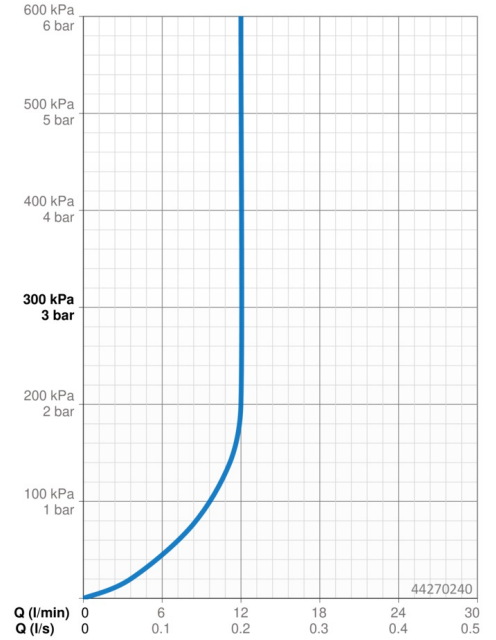

Technical data

Flow properties

Flow-rate at 3 bar (with flow controller) **12.0 l/min**

Technical properties

DN-size (nominal dimension) **DN15**
Hot water supply **max. +65°C**
Working pressure **0.5-10 bar**
Connection size **G1/2**
Length / Height **243 mm**

Regulations

Noise class **II (ISO 3822)**

Approvals and Declarations

Declaration of conformity **DoC**