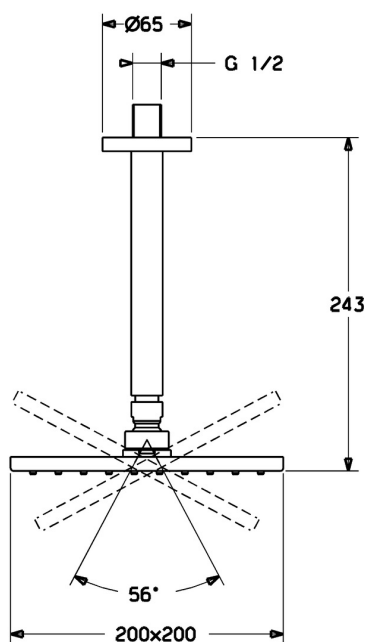

EAN: 4015474257443
static.hansa.com/44270240

- Shower solutions
- Accessories
- Ceiling mounted
- Chrome
- Overhead shower, Eco flow control, Rotatable ball joint connection, Anti limescale technology (easy to clean)
- Rain - Even and strong water stream
- External thread, Cover plate(s)
- 1 spray function

Technical data

Flow properties

Flow-rate at 3 bar (with flow controller) **12.0 l/min**

Technical properties

DN-size (nominal dimension) **DN15**
 Hot water supply **max. +65°C**
 Working pressure **0.5-10 bar**
 Connection size **G1/2**
 Length / Height **243 mm**

Regulations

Noise class **II (ISO 3822)**

Approvals and Declarations

Declaration of conformity **DoC**

Spare parts

SP44270240

	Name	Code
1.1	Overhead shower, 200x200 mm	59913873
1.3	Nozzle plate, 200x200 mm, (-2019) Discontinued	59913874
1.6	Flow limiter	59913753
1.7	Screw	59913754
3	Cover flange, d 65 mm	59913750
5	Shower pipe, L=200 mm	59913749