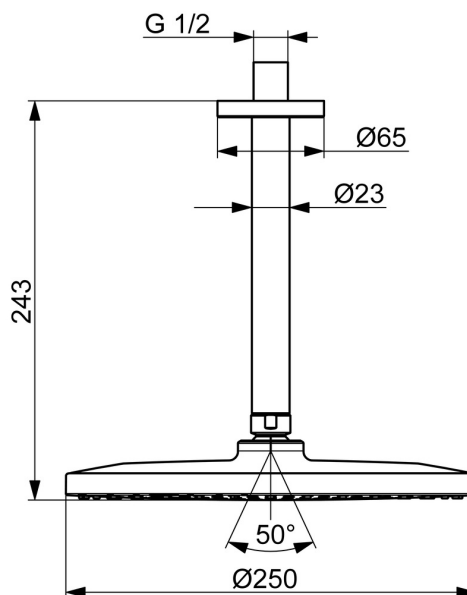

EAN: 4057304020537
static.hansa.com/4427020033

The large and flat head shower has a gentle spray that covers the whole body. Enjoy the even and strong water stream for the ultimate relaxation.

Elegant design and total enjoyment

Technical data

Flow properties

Flow-rate at 3 bar (with flow controller) **12.0 l/min**

Technical properties

Hot water supply **max. +90°C**
 Working pressure **0.5-5 bar**
 Connection size **G1/2**

Regulations