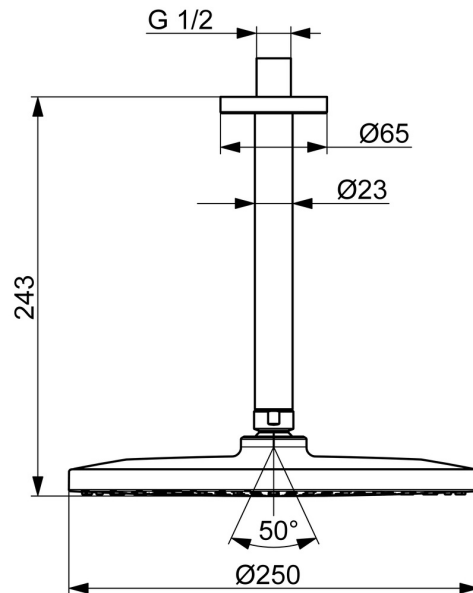

EAN: 4057304018008
static.hansa.com/44270200

The large and flat head shower has a gentle spray that covers the whole body. Enjoy the even and strong water stream for the ultimate relaxation.

Elegant design and total enjoyment

Technical data

Flow properties

Flow-rate at 3 bar (with flow controller) **12.0 l/min**

Technical properties

Hot water supply **max. +90°C**
 Working pressure **0.5-5 bar**
 Connection size **G1/2**

Regulations