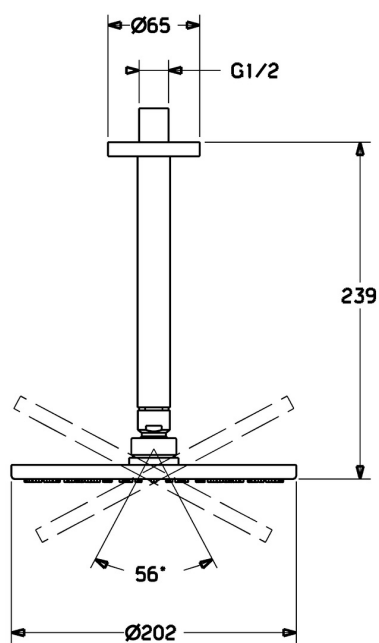

EAN: 4015474238879  
[static.hansa.com/44270100](http://static.hansa.com/44270100)

- Shower solutions
- Accessories
- Ceiling mounted
- Chrome
- Overhead shower, Rotatable ball joint connection, Anti limescale technology (easy to clean)
- Rain - Even and strong water stream
- External thread, Cover plate(s)
- 1 spray function

### Flow properties

Flow-rate at 3 bar (with flow controller) **12.0 l/min**

### Technical properties

DN-size (nominal dimension) **DN15**  
 Hot water supply **max. +65°C**  
 Working pressure **0.5-10 bar**  
 Connection size **G1/2**  
 Length / Height **239 mm**  
 Material **Brass**

### SP44270100

	Name	Code
1	Overhead shower, d 200 mm	59913747
1.3	Nozzle plate, d 200 mm, (-2019)	59913751
1.6	Flow limiter	59913753
1.7	Screw	59913754
3	Cover flange, d 65 mm	59913750
5	Shower pipe, L=200 mm	59913749