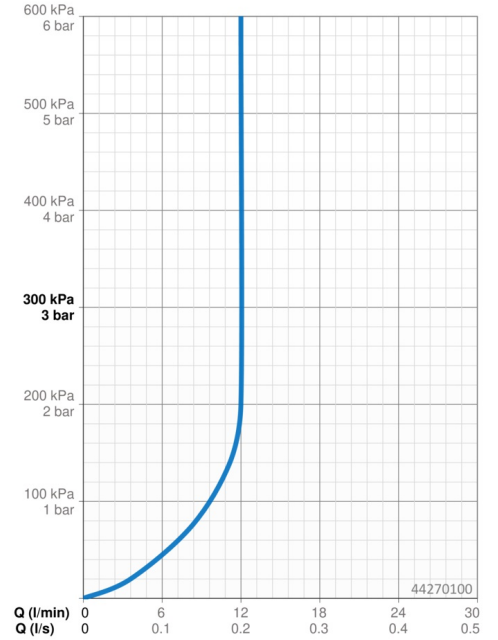

Technical data

Flow properties

Flow-rate at 3 bar (with flow controller) **12.0 l/min**

Technical properties

DN-size (nominal dimension) **DN15**
Hot water supply **max. +65°C**
Working pressure **0.5-10 bar**
Connection size **G1/2**
Length / Height **239 mm**
Material **Brass**

Regulations

Noise class **II (ISO 3822)**

Approvals and Declarations

Declaration of conformity **DoC**