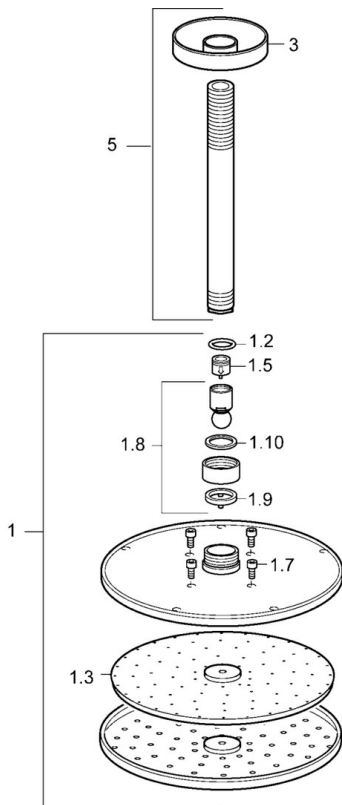

### Technical properties

DN-size (nominal dimension) **DN15**  
 Hot water supply **max. +65°C**  
 Working pressure **0.5-10 bar**  
 Connection size **G1/2**  
 Length / Height **239 mm**  
 Material **Brass**

### SP44270100

	Name	Code
1	Overhead shower, d 200 mm	59913747
1.3	Nozzle plate, d 200 mm, (-2019)	59913751
1.6	Flow limiter	59913753
1.7	Screw	59913754
3	Cover flange, d 65 mm	59913750
5	Shower pipe, L=200 mm	59913749