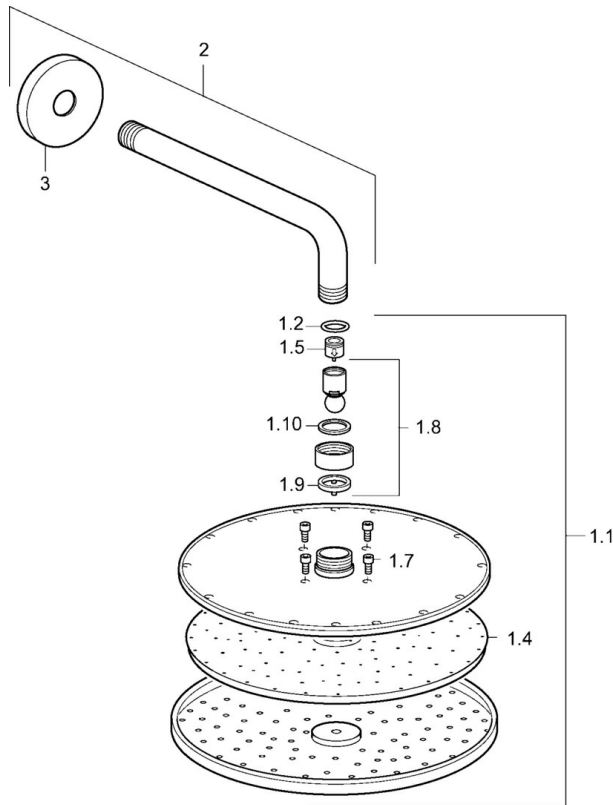

EAN: 4015474252844
static.hansa.com/44260300

- Shower solutions
- Accessories
- Wall mounted
- Chrome
- Overhead shower, Eco flow control, Rotatable ball joint connection, Anti limescale technology (easy to clean)
- Rain - Even and strong water stream
- 1 spray function

Technical data

Flow properties

Flow-rate at 3 bar (with flow controller) **12.0 l/min**

Technical properties

DN-size (nominal dimension) **DN15**
 Hot water supply **max. +65°C**
 Working pressure **0.5-10 bar**
 Connection size **G1/2**
 Projection **357 mm**
 Material **Brass**

Regulations

Noise class **II (ISO 3822)**

Approvals and Declarations

Declaration of conformity **DoC**

Spare parts

SP44260300

	Name	Code
1.1	Overhead shower, d 300 mm	59913746
1.4	Nozzle plate, d 300 mm, (-2019)	59913752
1.6	Flow limiter	59913753
1.7	Screw	59913754
2	Shower pipe, L=350	59913748
3	Cover flange, d 65 mm	59913750