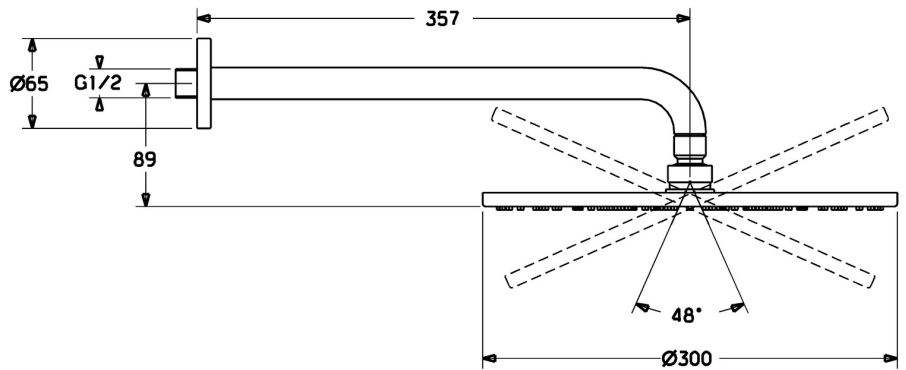

EAN: 4015474252844
static.hansa.com/44260300

- Shower solutions
- Accessories
- Wall mounted
- Chrome
- Overhead shower, Eco flow control, Rotatable ball joint connection, Anti limescale technology (easy to clean)
- Rain - Even and strong water stream
- 1 spray function

Technical data

Flow properties

Flow-rate at 3 bar (with flow controller) **12.0 l/min**

Technical properties

DN-size (nominal dimension) **DN15**
 Hot water supply **max. +65°C**
 Working pressure **0.5-10 bar**
 Connection size **G1/2**
 Projection **357 mm**
 Material **Brass**

Regulations

Noise class **II (ISO 3822)**

Approvals and Declarations

Declaration of conformity **DoC**

Spare parts

SP44260300

	Name	Code
1.1	Overhead shower, d 300 mm	59913746
1.4	Nozzle plate, d 300 mm, (-2019)	59913752
1.6	Flow limiter	59913753
1.7	Screw	59913754
2	Shower pipe, L=350	59913748
3	Cover flange, d 65 mm	59913750