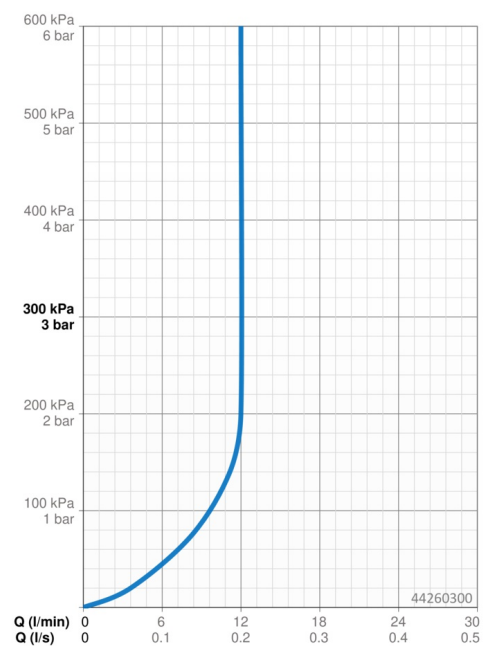

Approvals and Declarations

Declaration of conformity **DoC**