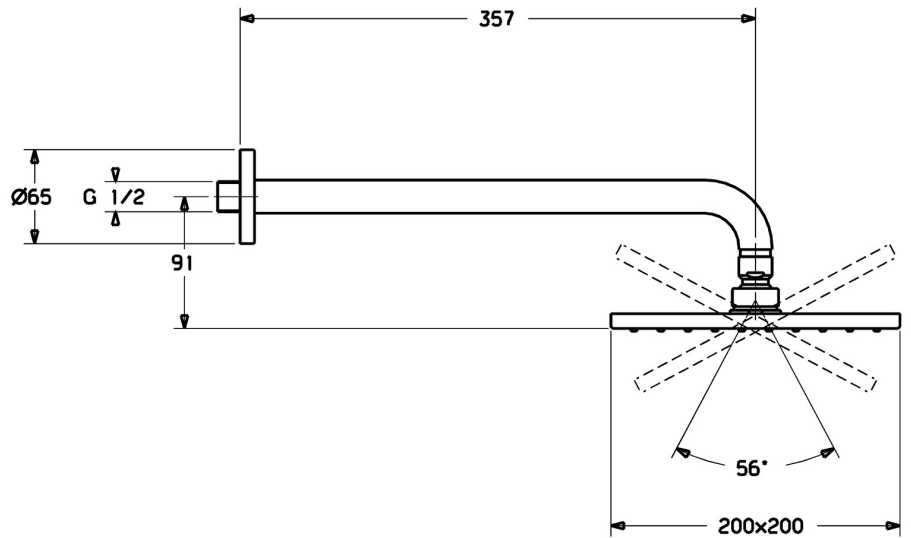

EAN: 4057304021916
static.hansa.com/4426024033

The square head shower has a gentle spray that covers the whole body. Enjoy the even and strong water stream for the ultimate relaxation.

modern design in the trend color matt black for a total enjoyment every day.

- Shower solutions
- Accessories
- Wall mounted
- Matt black
- Eco flow control, Overhead shower, Rotatable ball joint connection, Anti limescale technology (easy to clean)
- Rain - Even and strong water stream
- 1 spray function

Technical data

Flow properties

Flow-rate at 3 bar (with flow controller) **12.0 l/min**

Technical properties

DN-size (nominal dimension) **DN15**
 Hot water supply **max. +65°C**
 Working pressure **0.5-10 bar**
 Connection size **G1/2**
 Projection **357 mm**
 Material **Brass/Plastic**