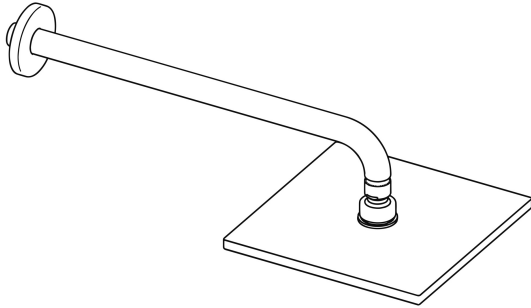

EAN: 4015474257429
static.hansa.com/44260240

The square head shower has a gentle spray that covers the whole body. Enjoy the even and strong water stream for the ultimate relaxation.

modern design and total enjoyment

- Shower solutions
- Accessories
- Wall mounted
- Chrome
- Overhead shower, Eco flow control, Rotatable ball joint connection, Anti limescale technology (easy to clean)
- Rain - Even and strong water stream
- 1 spray function

Technical data

Flow properties

Flow-rate at 3 bar (with flow controller) **12.0 l/min**

Technical properties

DN-size (nominal dimension) **DN15**
 Hot water supply **max. +65°C**
 Working pressure **0.5-10 bar**
 Connection size **G1/2**
 Projection **357 mm**
 Material **Brass/Plastic**