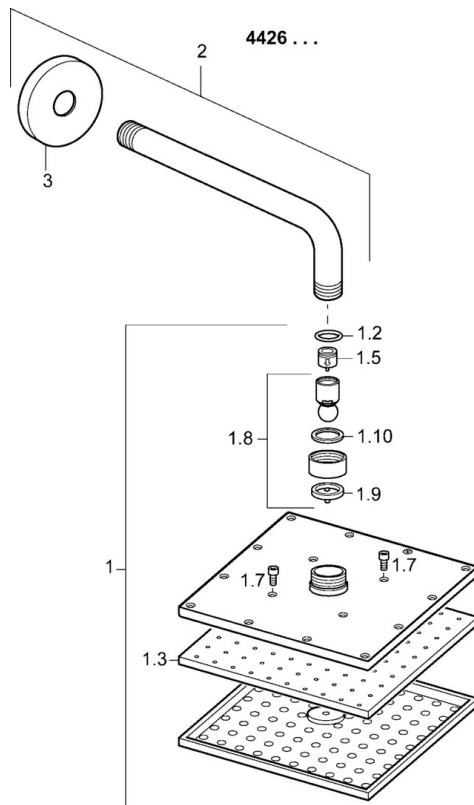

Technical data

Flow properties

Flow-rate at 3 bar (with flow controller) **12.0 l/min**

Technical properties

DN-size (nominal dimension) **DN15**
 Hot water supply **max. +65°C**
 Working pressure **0.5-10 bar**
 Connection size **G1/2**
 Projection **357 mm**
 Material **Brass/Plastic**

Regulations

Noise class **II (ISO 3822)**

Approvals and Declarations

Declaration of conformity **DoC**

Spare parts

SP44260240

	Name	Code
1	Overhead shower, 200x200 mm	59913873
1.3	Nozzle plate, 200x200 mm, (-2019) Discontinued	59913874
1.6	Flow limiter	59913753
1.7	Screw	59913754
2	Shower pipe, L=350	59913748
3	Cover flange, d 65 mm	59913750