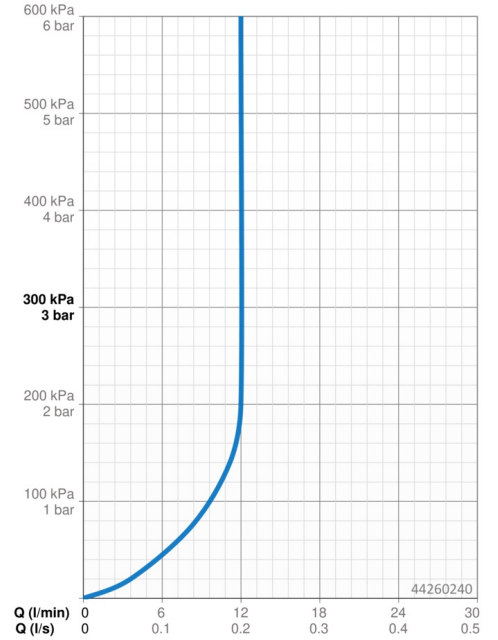

Technical data

Flow properties

Flow-rate at 3 bar (with flow controller) **12.0 l/min**

Technical properties

DN-size (nominal dimension) **DN15**
Hot water supply **max. +65°C**
Working pressure **0.5-10 bar**
Connection size **G1/2**
Projection **357 mm**
Material **Brass/Plastic**

Regulations

Noise class **II (ISO 3822)**

Approvals and Declarations

Declaration of conformity **DoC**