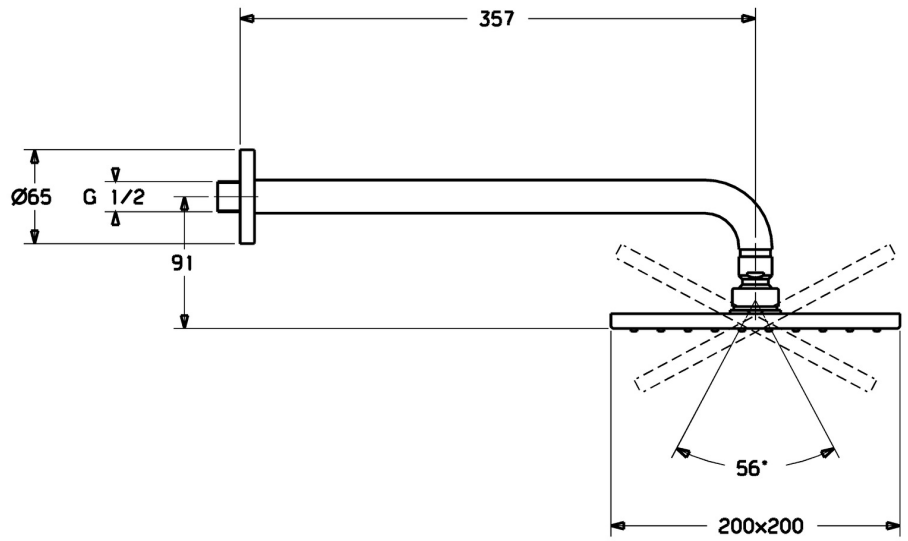

EAN: 4015474257429
static.hansa.com/44260240

The square head shower has a gentle spray that covers the whole body. Enjoy the even and strong water stream for the ultimate relaxation.

modern design and total enjoyment

- Shower solutions
- Accessories
- Wall mounted
- Chrome
- Overhead shower, Eco flow control, Rotatable ball joint connection, Anti limescale technology (easy to clean)
- Rain - Even and strong water stream
- 1 spray function

Technical data

Flow properties

Flow-rate at 3 bar (with flow controller) **12.0 l/min**

Technical properties

DN-size (nominal dimension) **DN15**
 Hot water supply **max. +65°C**
 Working pressure **0.5-10 bar**
 Connection size **G1/2**
 Projection **357 mm**
 Material **Brass/Plastic**

Regulations

Noise class **II (ISO 3822)**

Approvals and Declarations

Declaration of conformity **DoC**

Spare parts

SP44260240

	Name	Code
1	Overhead shower, 200x200 mm	59913873
1.3	Nozzle plate, 200x200 mm, (-2019) Discontinued	59913874
1.6	Flow limiter	59913753
1.7	Screw	59913754
2	Shower pipe, L=350	59913748
3	Cover flange, d 65 mm	59913750