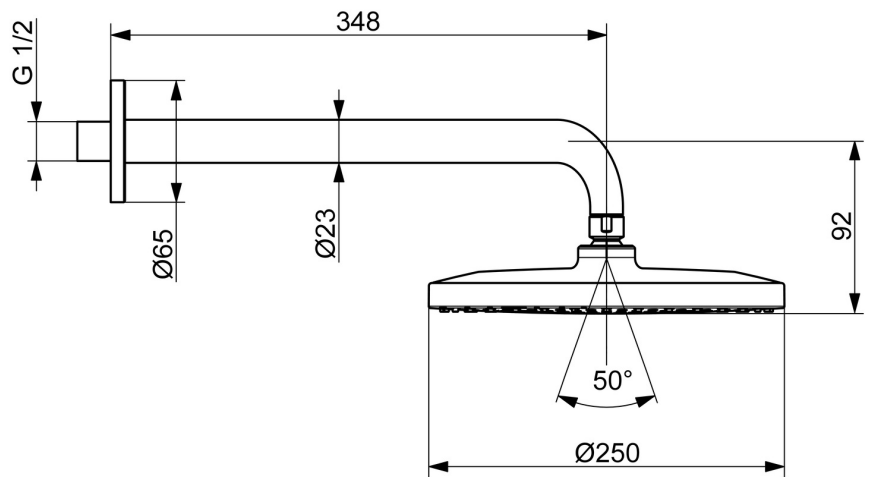

EAN: 4057304022036
static.hansa.com/4426020081

The large and flat head shower has a gentle spray that covers the whole body. Enjoy the even and strong water stream for the ultimate relaxation.

Elegant design and total enjoyment

Technical data

Flow properties

Flow-rate at 3 bar (with flow controller) **12.0 l/min**

Technical properties

Hot water supply **max. +90°C**
 Working pressure **0.5-5 bar**
 Connection size **G1/2**
 Projection **348 mm**