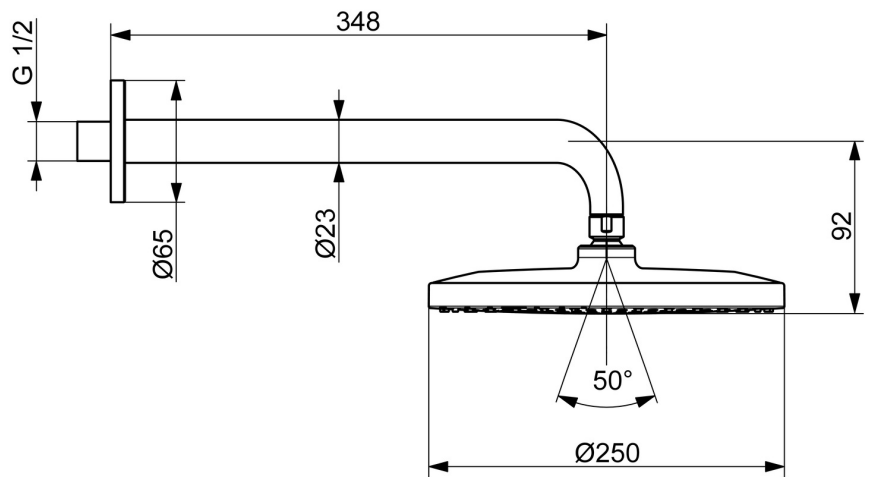

EAN: 4057304022029
static.hansa.com/4426020080

The large and flat head shower has a gentle spray that covers the whole body. Enjoy the even and strong water stream for the ultimate relaxation.

Elegant design and total enjoyment

- Shower solutions
- Accessories
- Wall mounted
- Brushed steel
- Overhead shower, Rotatable ball joint connection, Anti limescale technology (easy to clean)
- Rain - Even and strong water stream
- External thread, Cover plate(s)
- 1 spray function

Technical data

Flow properties

Flow-rate at 3 bar (with flow controller) **12.0 l/min**

Technical properties

Hot water supply **max. +90°C**
 Working pressure **0.5-5 bar**
 Connection size **G1/2**
 Projection **348 mm**