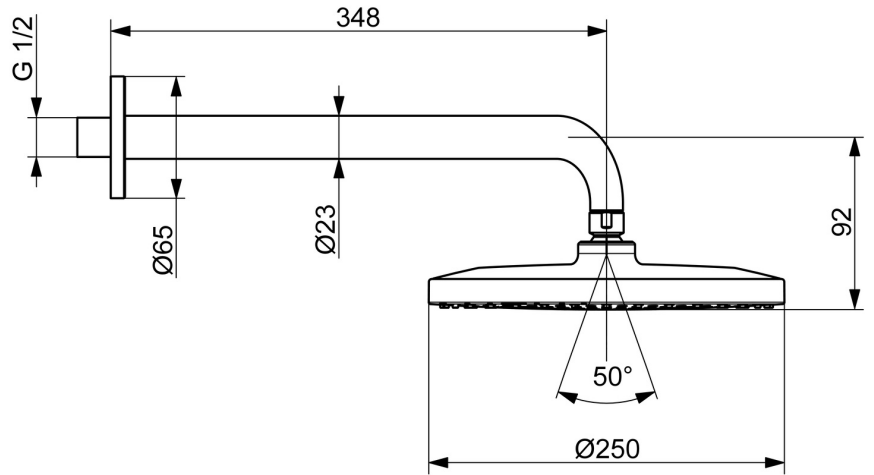

EAN: 4057304018077
static.hansa.com/4426020033

The large and flat head shower has a gentle spray that covers the whole body. Enjoy the even and strong water stream for the ultimate relaxation.

Elegant design and total enjoyment

- Shower solutions
- Accessories
- Wall mounted
- Matt black
- Overhead shower, Rotatable ball joint connection, Anti limescale technology (easy to clean)
- Rain - Even and strong water stream
- External thread, Cover plate(s)
- 1 spray function