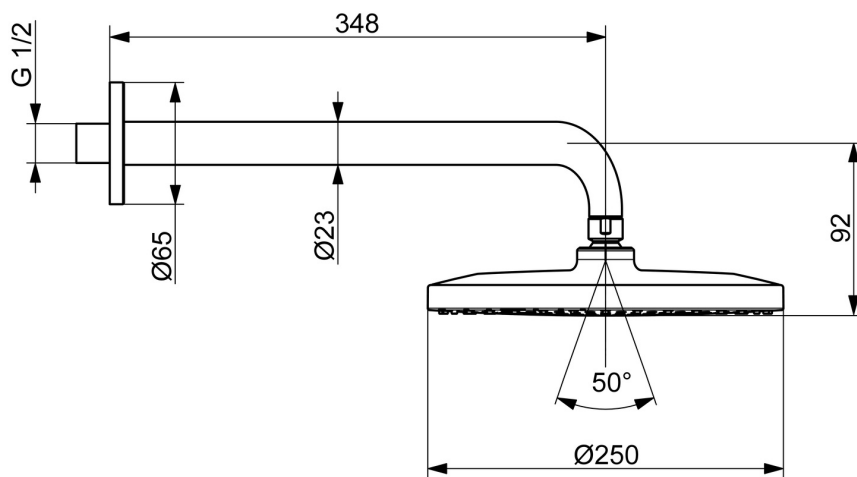

EAN: 4057304017995
static.hansa.com/44260200

The large and flat head shower has a gentle spray that covers the whole body. Enjoy the even and strong water stream for the ultimate relaxation.

Elegant design and total enjoyment

- Shower solutions
- Accessories
- Wall mounted
- Chrome
- Overhead shower, Rotatable ball joint connection, Anti limescale technology (easy to clean)
- Rain - Even and strong water stream
- External thread, Cover plate(s)
- 1 spray function

Technical data

Flow properties

Flow-rate at 3 bar (with flow controller) **12.0 l/min**

Technical properties

Hot water supply **max. +90°C**
 Working pressure **0.5-5 bar**
 Connection size **G1/2**
 Projection **348 mm**