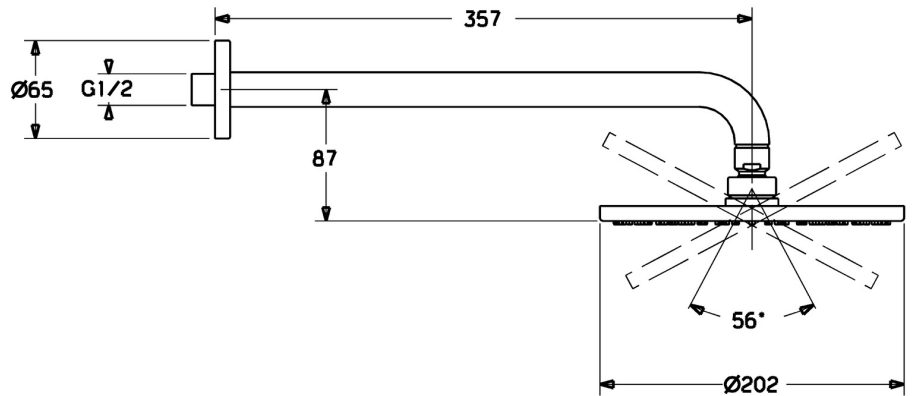

EAN: 4015474238862
static.hansa.com/44260100

- Shower solutions
- Accessories
- Wall mounted
- Chrome
- Overhead shower, Eco flow control, Rotatable ball joint connection, Anti limescale technology (easy to clean)
- Rain - Even and strong water stream
- 1 spray function

Technical data

Flow properties

Flow-rate at 3 bar (with flow controller) **12.0 l/min**

Technical properties

DN-size (nominal dimension) **DN15**
 Hot water supply **max. +65°C**
 Working pressure **0.5-5 bar**
 Connection size **G1/2**
 Projection **357 mm**
 Material **Brass**

Regulations

Noise class **II (ISO 3822)**

Approvals and Declarations

Declaration of conformity **DoC**

Spare parts

SP44260100

	Name	Code
1	Overhead shower, d 200 mm	59913747
1.3	Nozzle plate, d 200 mm, (-2019)	59913751
1.6	Flow limiter	59913753
1.7	Screw	59913754
2	Shower pipe, L=350	59913748
3	Cover flange, d 65 mm	59913750