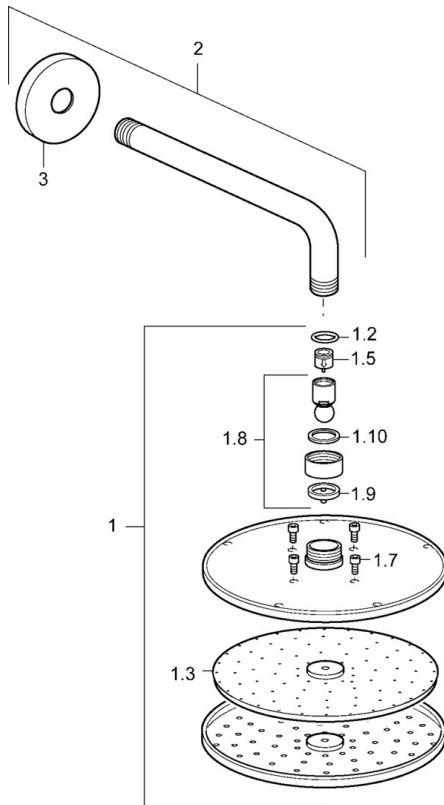

EAN: 4015474238862
static.hansa.com/44260100

- Shower solutions
- Accessories
- Wall mounted
- Chrome
- Overhead shower, Eco flow control, Rotatable ball joint connection, Anti limescale technology (easy to clean)
- Rain - Even and strong water stream
- 1 spray function

Technical data

Flow properties

Flow-rate at 3 bar (with flow controller) **12.0 l/min**

Technical properties

DN-size (nominal dimension) **DN15**
 Hot water supply **max. +65°C**
 Working pressure **0.5-5 bar**
 Connection size **G1/2**
 Projection **357 mm**
 Material **Brass**

Regulations

Noise class **II (ISO 3822)**

Approvals and Declarations

Declaration of conformity **DoC**

Spare parts

SP44260100

	Name	Code
1	Overhead shower, d 200 mm	59913747
1.3	Nozzle plate, d 200 mm, (-2019)	59913751
1.6	Flow limiter	59913753
1.7	Screw	59913754
2	Shower pipe, L=350	59913748
3	Cover flange, d 65 mm	59913750