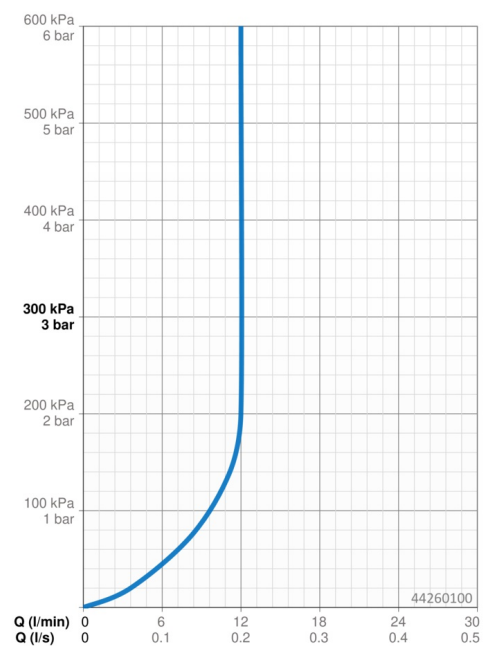

Approvals and Declarations

Declaration of conformity **DoC**