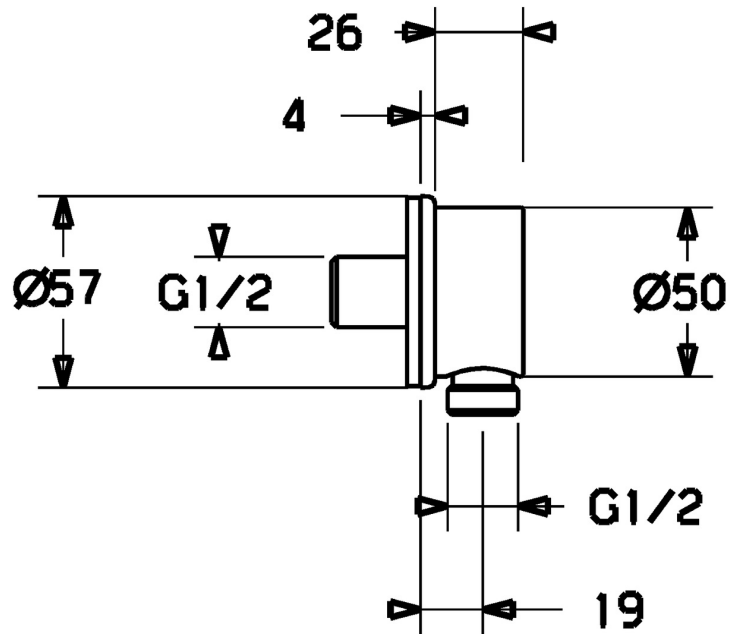

EAN: 4015474239050  
[static.hansa.com/44250100](https://static.hansa.com/44250100)

- Shower solutions
- Accessories
- Wall mounted
- Chrome
- Wall connection elbow
- Non-return valve(s)
- Direct connection, External thread
- Round rosette
- protected against back-flow in domestic use (according to DIN EN 1717)

### Technical data

#### Technical properties

DN-size (nominal dimension)	<b>DN15</b>
Hot water supply	<b>max. +80°C</b>
Working pressure	<b>0.5-10 bar</b>
Connection size	<b>G1/2</b>
Backflow prevention (EN1717)	<b>EB</b>
Material	<b>Brass</b>