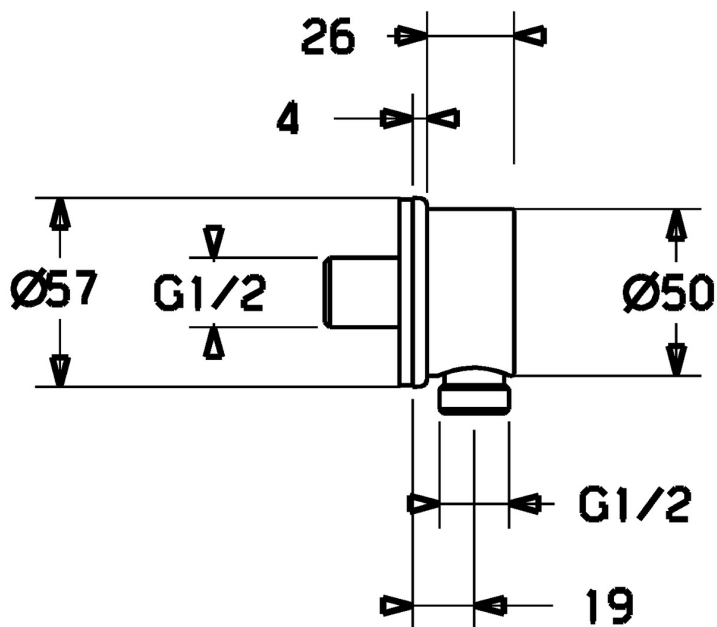

EAN: 4015474239067  
[static.hansa.com/44250000](https://static.hansa.com/44250000)

- Shower solutions
- Accessories
- Wall mounted
- Chrome
- Wall connection elbow
- Direct connection, External thread
- Round rosette

## Technical data

### Technical properties

DN-size (nominal dimension)	<b>DN15</b>
Hot water supply	<b>max. +80°C</b>
Working pressure	<b>0.5-10 bar</b>
Connection size	<b>G1/2</b>
Material	<b>Brass</b>