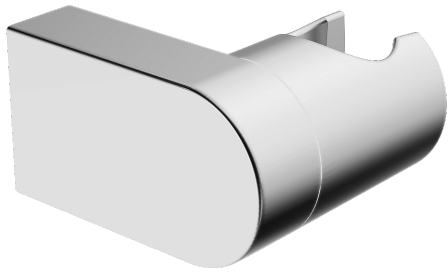

EAN: 4015474239043
static.hansa.com/44240100

- Shower solutions
- Accessories
- Wall mounted
- Chrome
- Shower holder

Technical data