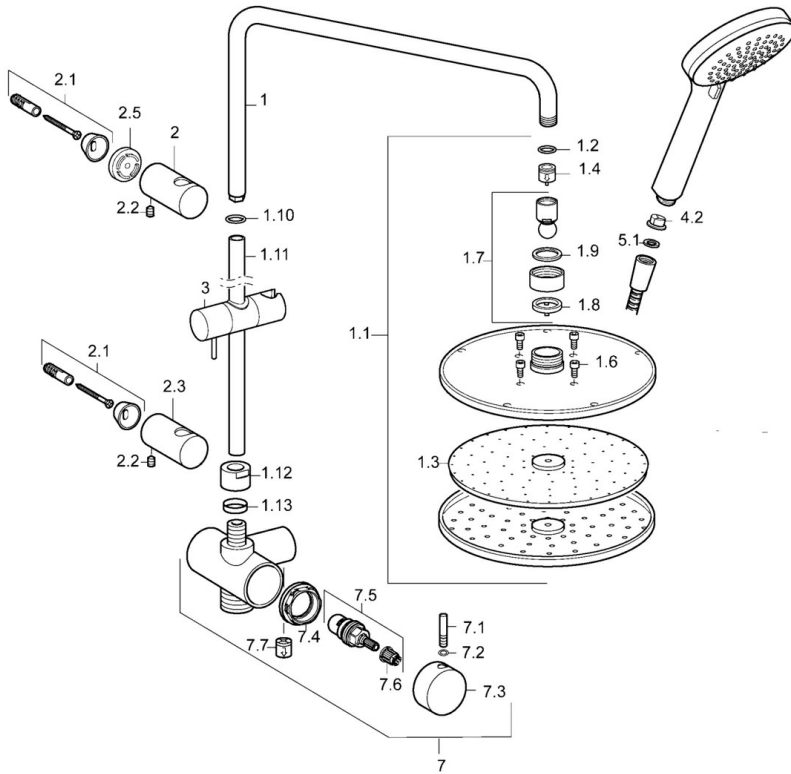

EAN: 4015474239142
static.hansa.com/44209200

- Shower solutions
- Thermostatic
- Wall mounted
- Chrome
- Non-return valve(s)
- protected against back-flow in domestic use (according to DIN EN 1717)

Technical data

Technical properties

Hot water supply	max. +65°C
Working pressure	0.5-10 bar
Backflow prevention (EN1717)	EB

Spare parts

SP44209200

Name	Code
1 Shower pipe	59913810
1.1 Overhead shower, d 200 mm	59913747
1.2 Flow limiter	59913753
1.3 Nozzle plate, d 200 mm, (-2019)	59913751
1.6 Screw	59913754
1.10 O-ring kit	59913808
1.11 Shower pipe	59913814
1.12 Connection nut	59913807
1.13 O-ring kit	59913808
2 Wall bracket	59913809
2.1 Fixing set	59913812
2.2 Screw, M5x8, SW2.5	59904755
2.3 Wall bracket	59913815
2.5 Spacer ring, 5 mm	59913811
3 Slide for shower rail	59913755
4.2 Strainer	59906859
5.1 Gasket ring, d 21x12x2	59912304
7 Diverter body complete	59913816
7.1 Pin, M6, 21 mm	59913284
7.2 O-ring, d 3x1.5	59913100
7.3 Handle	59913817
7.4 Tightening nut, M37x1, AF30 Discontinued	59912111
7.5 Diverter	59913818
7.6 Adapter White	59910235
7.7 Non-return valve	59905714