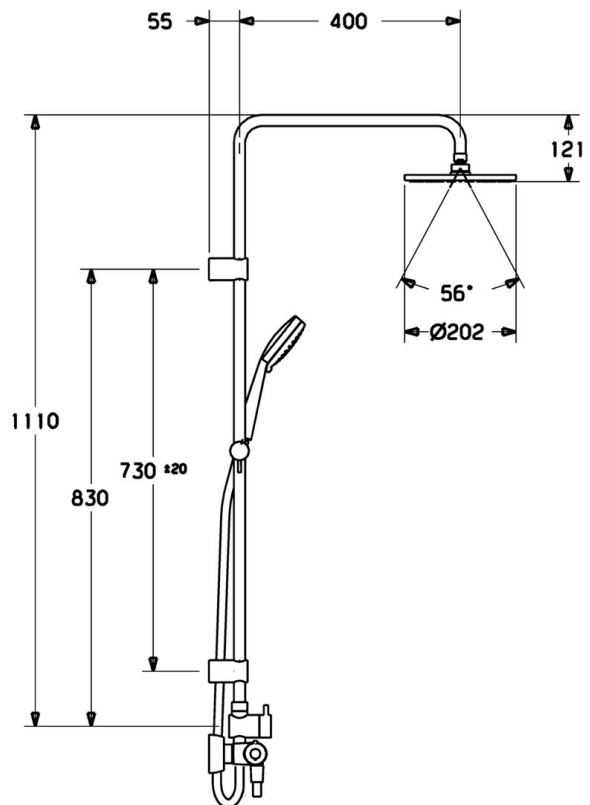

EAN: 4015474239142
static.hansa.com/44209200

- Shower solutions
- Thermostatic
- Wall mounted
- Chrome
- Non-return valve(s)
- protected against back-flow in domestic use (according to DIN EN 1717)

Technical data

Technical properties

Hot water supply	max. +65°C
Working pressure	0.5-10 bar
Backflow prevention (EN1717)	EB

Spare parts

SP44209200

Name	Code
1 Shower pipe	59913810
1.1 Overhead shower, d 200 mm	59913747
1.2 Flow limiter	59913753
1.3 Nozzle plate, d 200 mm, (-2019)	59913751
1.6 Screw	59913754
1.10 O-ring kit	59913808
1.11 Shower pipe	59913814
1.12 Connection nut	59913807
1.13 O-ring kit	59913808
2 Wall bracket	59913809
2.1 Fixing set	59913812
2.2 Screw, M5x8, SW2.5	59904755
2.3 Wall bracket	59913815
2.5 Spacer ring, 5 mm	59913811
3 Slide for shower rail	59913755
4.2 Strainer	59906859
5.1 Gasket ring, d 21x12x2	59912304
7 Diverter body complete	59913816
7.1 Pin, M6, 21 mm	59913284
7.2 O-ring, d 3x1.5	59913100
7.3 Handle	59913817
7.4 Tightening nut, M37x1, AF30 Discontinued	59912111
7.5 Diverter	59913818
7.6 Adapter White	59910235
7.7 Non-return valve	59905714