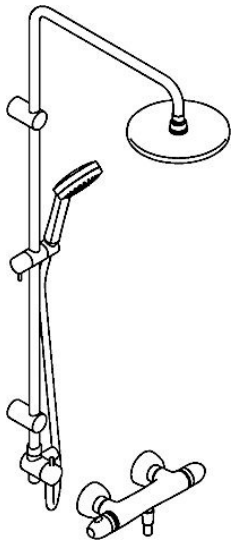

EAN: 4015474239142
static.hansa.com/44209200

- Shower solutions
- Thermostatic
- Wall mounted
- Chrome
- Non-return valve(s)
- protected against back-flow in domestic use (according to DIN EN 1717)

Technical data

Technical properties

Hot water supply	max. +65°C
Working pressure	0.5-10 bar
Backflow prevention (EN1717)	EB

Spare parts

SP44209200

Name	Code
1 Shower pipe	59913810
1.1 Overhead shower, d 200 mm	59913747
1.2 Flow limiter	59913753
1.3 Nozzle plate, d 200 mm, (-2019)	59913751
1.6 Screw	59913754
1.10 O-ring kit	59913808
1.11 Shower pipe	59913814
1.12 Connection nut	59913807
1.13 O-ring kit	59913808
2 Wall bracket	59913809
2.1 Fixing set	59913812
2.2 Screw, M5x8, SW2.5	59904755
2.3 Wall bracket	59913815
2.5 Spacer ring, 5 mm	59913811
3 Slide for shower rail	59913755
4.2 Strainer	59906859
5.1 Gasket ring, d 21x12x2	59912304
7 Diverter body complete	59913816
7.1 Pin, M6, 21 mm	59913284
7.2 O-ring, d 3x1.5	59913100
7.3 Handle	59913817
7.4 Tightening nut, M37x1, AF30 Discontinued	59912111
7.5 Diverter	59913818
7.6 Adapter White	59910235
7.7 Non-return valve	59905714