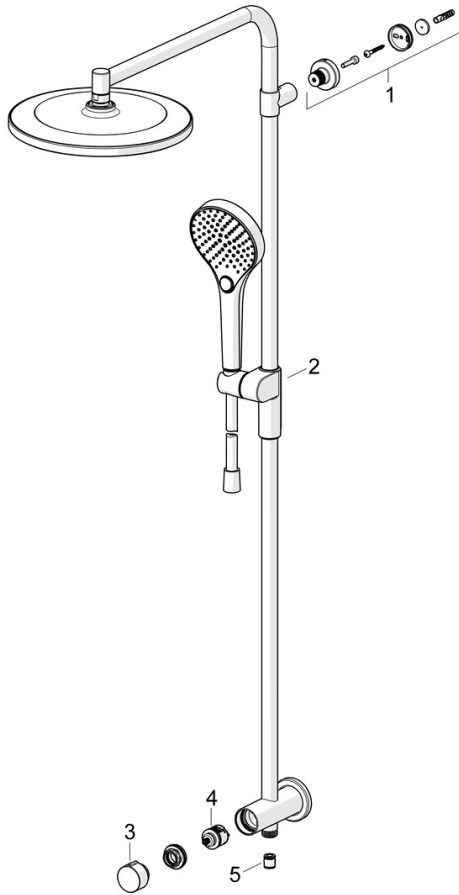

The large and flat head shower has a gentle spray that covers the whole body. Enjoy the even and strong water stream for the ultimate relaxation.

Our 3-spray handshower is easy to operate with a nice designed push button to easily change the water sprays.

Elegant design and total enjoyment

- Shower solutions
- Wall mounted
- Chrome
- Turn operated diverter
- Rotatable ball joint connection, Hand shower, Lockable in the middle position, Adjustable shower rail bracket, Swivel overhead shower, Shower hose (1750 mm), Shower rail, Anti limescale technology (easy to clean), Twist guard for shower hose, Variable fixing points
- Normal - Even and soft water stream, Massage - Strong water stream due to rotatable spray nozzles, Rain - Even and strong water stream
- Non-return valve(s)
- Straight coupling(s), Direct connection, External thread
- Flexible length / can be shortened, Anti-twist hose connector
- 3 spray functions

### Technical properties

Hot water supply	<b>max. +65°C</b>
Working pressure	<b>0.5-5 bar</b>
Connection size	<b>G1/2</b>
Backflow prevention (EN1717)	<b>EB</b>
Material	<b>Brass/Plastic</b>

### SP44190300

	Name	Code
01	Wall bracket	1013902V
02	Slide for shower rail	1012974V
03	Handle	1013857V
04	Diverter	59914183
05	Non-return valve, DN15	59914250