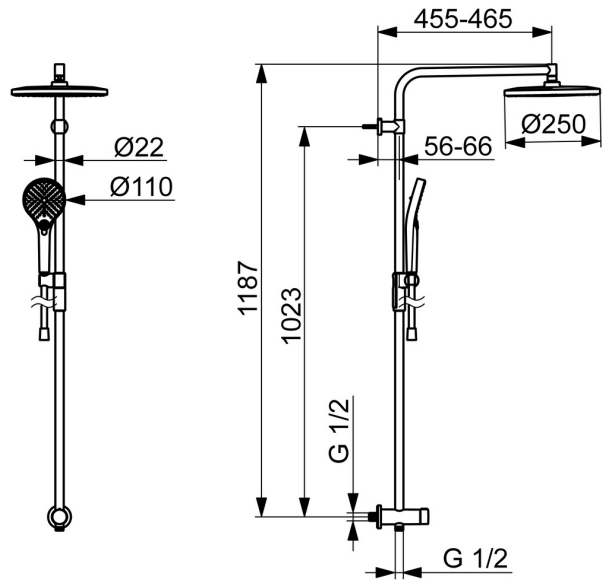

The large and flat head shower has a gentle spray that covers the whole body. Enjoy the even and strong water stream for the ultimate relaxation.

Our 3-spray handshower is easy to operate with a nice designed push button to easily change the water sprays.

Elegant design and total enjoyment

- Shower solutions
- Wall mounted
- Chrome
- Turn operated diverter
- Rotatable ball joint connection, Hand shower, Lockable in the middle position, Adjustable shower rail bracket, Swivel overhead shower, Shower hose (1750 mm), Shower rail, Anti limescale technology (easy to clean), Twist guard for shower hose, Variable fixing points
- Normal - Even and soft water stream, Massage - Strong water stream due to rotatable spray nozzles, Rain - Even and strong water stream
- Non-return valve(s)
- Straight coupling(s), Direct connection, External thread
- Flexible length / can be shortened, Anti-twist hose connector
- 3 spray functions

### Technical properties

Hot water supply	<b>max. +65°C</b>
Working pressure	<b>0.5-5 bar</b>
Connection size	<b>G1/2</b>
Backflow prevention (EN1717)	<b>EB</b>
Material	<b>Brass/Plastic</b>

### SP44190300

	Name	Code
01	Wall bracket	1013902V
02	Slide for shower rail	1012974V
03	Handle	1013857V
04	Diverter	59914183
05	Non-return valve, DN15	59914250