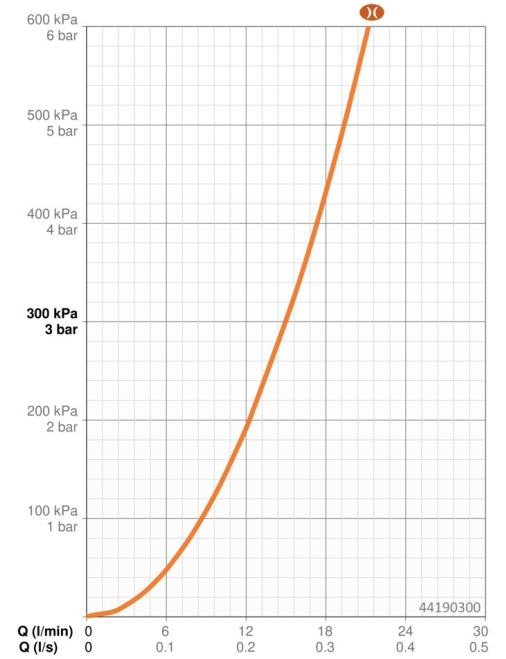

Technical data

Flow properties

Flow-rate at 3 bar (with flow controller)	12.0 / 12.0 l/min
Pressure loss with flow (0.2 l/s)	2.5 bar

Technical properties

Hot water supply	max. +65°C
Working pressure	0.5-5 bar
Connection size	G1/2
Backflow prevention (EN1717)	EB
Material	Brass/Plastic

Regulations

EN standard	EN1112
Noise class	II (ISO 3822)

Approvals and Declarations

Declaration of conformity	DoC