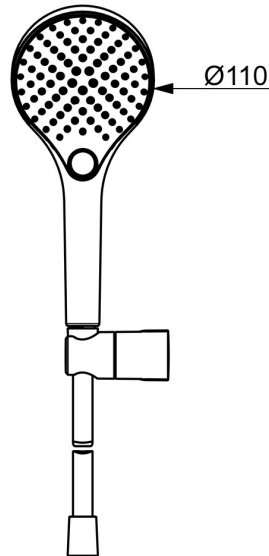

EAN: 4057304018060
static.hansa.com/4417022033

Elegant Handshower designed to fit in every bathroom.

Our 3-spray handshower is easy to operate with a nice designed push button to easily change the water sprays.

Easy, simple and elegant for any bathroom

- Shower solutions
- Wall mounted
- Matt black
- Hand shower, Shower holder, Anti limescale technology (easy to clean), Shower hose (1750 mm), Twist guard for shower hose
- Normal - Even and soft water stream, Massage - Strong water stream due to rotatable spray nozzles, Rain - Even and strong water stream
- Anti-twist hose connector
- 3 spray functions

Technical data

Flow properties

Flow-rate at 3 bar (with flow controller) **12.0 l/min**

Technical properties

Hot water supply **max. +65°C**
 Working pressure **0.5-5 bar**
 Connection size **G1/2**
 Material **Brass/Plastic**