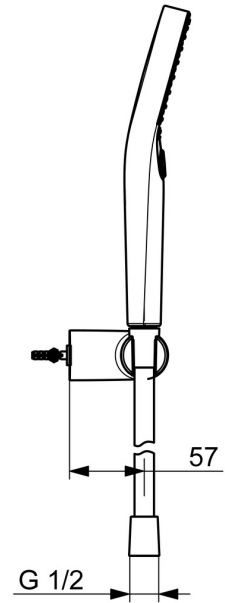

EAN: 4057304018060
static.hansa.com/4417022033

Elegant Handshower designed to fit in every bathroom.

Our 3-spray handshower is easy to operate with a nice designed push button to easily change the water sprays.

Easy, simple and elegant for any bathroom

- Shower solutions
- Wall mounted
- Matt black
- Hand shower, Shower holder, Anti limescale technology (easy to clean), Shower hose (1750 mm), Twist guard for shower hose
- Normal - Even and soft water stream, Massage - Strong water stream due to rotatable spray nozzles, Rain - Even and strong water stream
- Anti-twist hose connector
- 3 spray functions

Technical data

Flow properties

Flow-rate at 3 bar (with flow controller) **12.0 l/min**

Technical properties

Hot water supply **max. +65°C**
 Working pressure **0.5-5 bar**
 Connection size **G1/2**
 Material **Brass/Plastic**