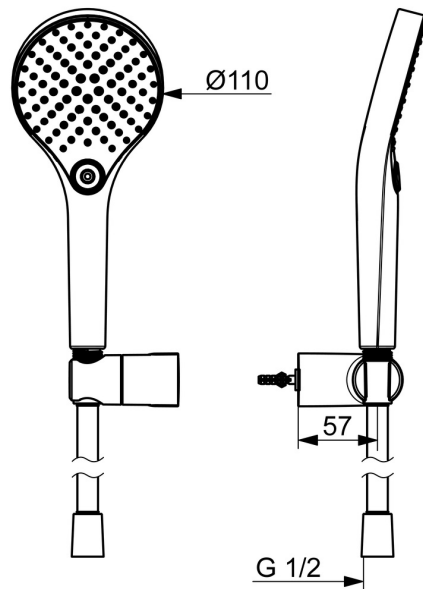

EAN: 4057304017964
static.hansa.com/44170220

Elegant Handshower designed to fit in every bathroom.

Our 3-spray handshower is easy to operate with a nice designed push button to easily change the water sprays.

Easy, simple and elegant for any bathroom

- Shower solutions
- Wall mounted
- Chrome
- Hand shower, Shower holder, Anti limescale technology (easy to clean), Shower hose (1750 mm), Twist guard for shower hose
- Normal - Even and soft water stream, Massage - Strong water stream due to rotatable spray nozzles, Rain - Even and strong water stream
- Anti-twist hose connector
- 3 spray functions

Technical data

Flow properties

Flow-rate at 3 bar (with flow controller) **12.0 l/min**

Technical properties

Hot water supply **max. +65°C**
 Working pressure **0.5-5 bar**
 Connection size **G1/2**
 Material **Brass/Plastic**