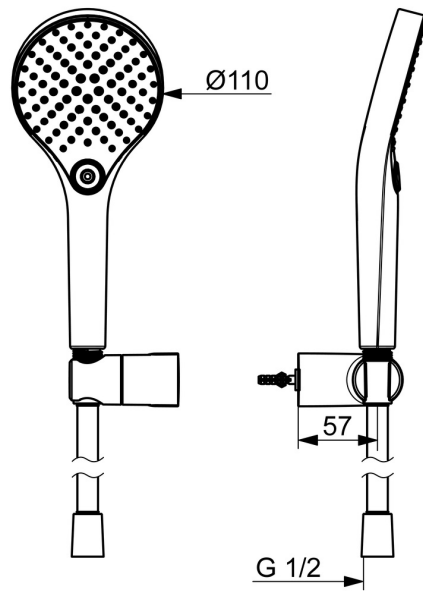

EAN: 4057304017971
static.hansa.com/44170120

Elegant Handshower designed to fit in every bathroom.

Our 3-spray handshower is easy to operate with a nice designed push button to easily change the water sprays.

Easy, simple and elegant for any bathroom

- Shower solutions
- Wall mounted
- Chrome
- Hand shower, Shower holder, Anti limescale technology (easy to clean), Shower hose (1250 mm), Twist guard for shower hose
- Normal - Even and soft water stream, Massage - Strong water stream due to rotatable spray nozzles, Rain - Even and strong water stream
- Anti-twist hose connector
- 3 spray functions

Technical data

Flow properties

Flow-rate at 3 bar (with flow controller) **12.0 l/min**

Technical properties

Hot water supply **max. +65°C**
 Working pressure **0.5-5 bar**
 Connection size **G1/2**
 Material **Brass/Plastic**