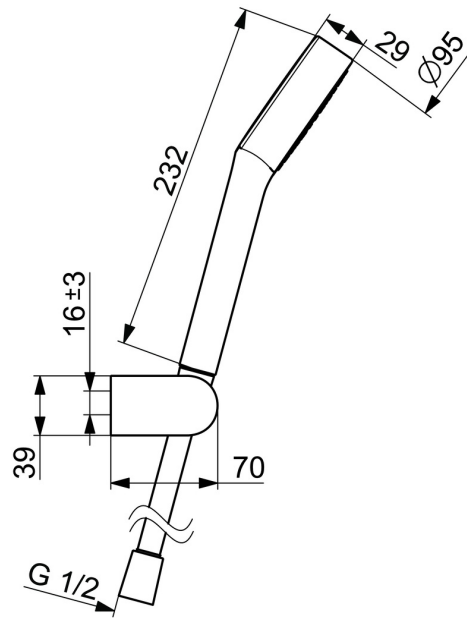

EAN: 4015474238916
static.hansa.com/44170110

- Shower solutions
- Wall mounted
- Chrome
- Hand shower, Shower holder, Shower hose (1250 mm), Anti limescale technology (easy to clean)
- Refreshing - Strong water stream, activates and refreshes body
- 1 spray function

Technical data

Flow properties

Flow-rate at 3 bar	18.0 l/min
Flow-rate at 3 bar (with flow controller)	15.0 l/min

Technical properties

Hot water supply	max. +65°C
Working pressure	0.5-5 bar
Connection size	G1/2
Material	Composite