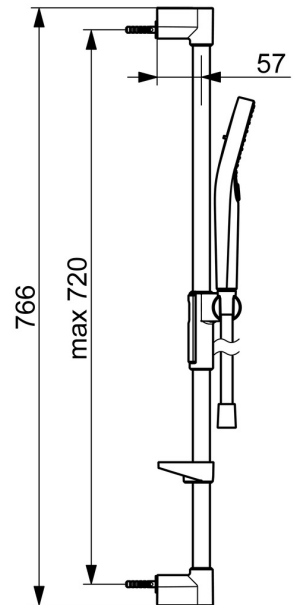

EAN: 4057304022012
static.hansa.com/4416021081

- Shower solutions
- Wall mounted
- Brushed bronze
- Hand shower, Shower rail, Variable fixing points, Adjustable shower rail bracket, Soap dish, Anti limescale technology (easy to clean), Shower hose (1750 mm), Twist guard for shower hose
- Normal - Even and soft water stream, Massage - Strong water stream due to rotatable spray nozzles, Rain - Even and strong water stream
- Flexible length / can be shortened, Anti-twist hose connector
- 3 spray functions

Technical data

Flow properties

Flow-rate at 3 bar (with flow controller) **12.0 l/min**

Technical properties

Hot water supply **max. +65°C**
 Working pressure **0.5-5 bar**
 Diameter **Ø 22 mm**
 Installation width **max 720 mm**
 Length / Height **766 mm**
 Material **Brass/Plastic**