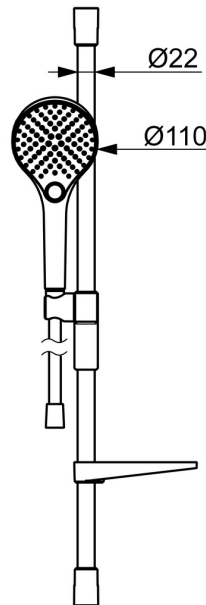

EAN: 4057304022012
static.hansa.com/4416021081

- Shower solutions
- Wall mounted
- Brushed bronze
- Hand shower, Shower rail, Variable fixing points, Adjustable shower rail bracket, Soap dish, Anti limescale technology (easy to clean), Shower hose (1750 mm), Twist guard for shower hose
- Normal - Even and soft water stream, Massage - Strong water stream due to rotatable spray nozzles, Rain - Even and strong water stream
- Flexible length / can be shortened, Anti-twist hose connector
- 3 spray functions

Technical data

Flow properties

Flow-rate at 3 bar (with flow controller) **12.0 l/min**

Technical properties

Hot water supply **max. +65°C**
 Working pressure **0.5-5 bar**
 Diameter **Ø 22 mm**
 Installation width **max 720 mm**
 Length / Height **766 mm**
 Material **Brass/Plastic**