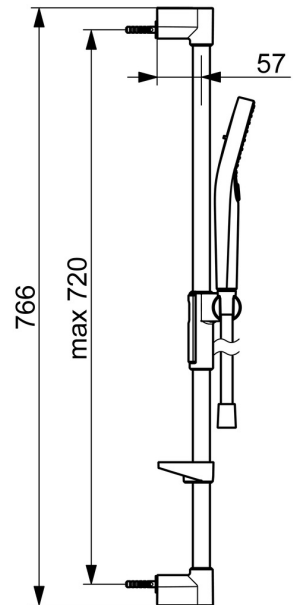

EAN: 4057304018138
static.hansa.com/4416021033

Elegant Handshower designed to fit in every bathroom.

Our 3-spray handshower is easy to operate with a nice designed push button to easily change the water sprays.

The hand shower slider is designed for an easy grip and easy adjustment in height with just one hand.

Easy, simple and elegant for any bathroom

- Shower solutions
- Wall mounted
- Matt black
- Hand shower, Shower rail, Adjustable shower rail bracket, Soap dish, Shower hose (1750 mm), Variable fixing points, Anti limescale technology (easy to clean), Twist guard for shower hose
- Normal - Even and soft water stream, Massage - Strong water stream due to rotatable spray nozzles, Rain - Even and strong water stream
- Flexible length / can be shortened, Anti-twist hose connector
- 3 spray functions

Technical data

Flow properties

Flow-rate at 3 bar (with flow controller) **12.0 l/min**

Technical properties

Hot water supply **max. +65°C**
 Working pressure **0.5-5 bar**
 Diameter **Ø 22 mm**
 Installation width **max 720 mm**
 Length / Height **766 mm**
 Material **Brass/Plastic**