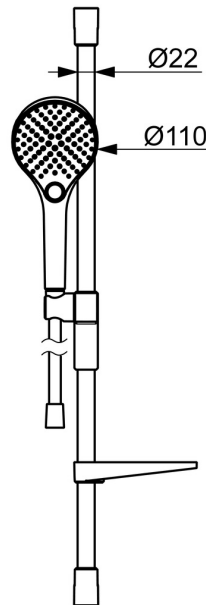

EAN: 4057304018138
static.hansa.com/4416021033

Elegant Handshower designed to fit in every bathroom.

Our 3-spray handshower is easy to operate with a nice designed push button to easily change the water sprays.

The hand shower slider is designed for an easy grip and easy adjustment in height with just one hand.

Easy, simple and elegant for any bathroom

- Shower solutions
- Wall mounted
- Matt black
- Hand shower, Shower rail, Adjustable shower rail bracket, Soap dish, Shower hose (1750 mm), Variable fixing points, Anti limescale technology (easy to clean), Twist guard for shower hose
- Normal - Even and soft water stream, Massage - Strong water stream due to rotatable spray nozzles, Rain - Even and strong water stream
- Flexible length / can be shortened, Anti-twist hose connector
- 3 spray functions

Technical data

Flow properties

Flow-rate at 3 bar (with flow controller) **12.0 l/min**

Technical properties

Hot water supply **max. +65°C**
 Working pressure **0.5-5 bar**
 Diameter **Ø 22 mm**
 Installation width **max 720 mm**
 Length / Height **766 mm**
 Material **Brass/Plastic**