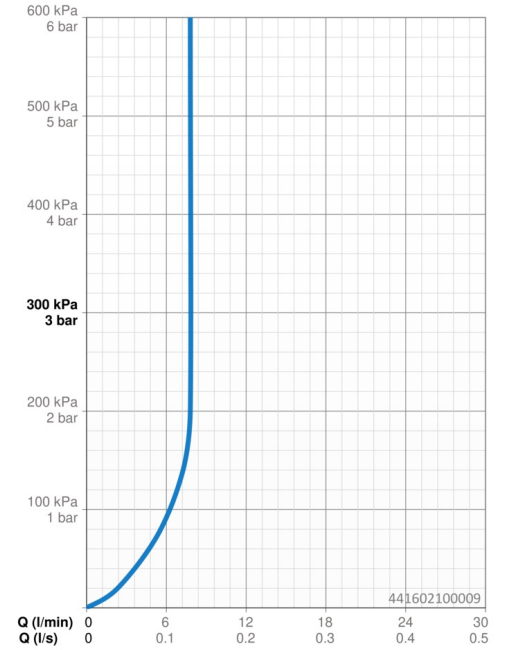

Technical data

Flow properties

Flow-rate at 3 bar (with flow controller) **7.8 l/min**

Technical properties

Hot water supply **max. +65°C**
Working pressure **1-10 bar**
Diameter **Ø 22 mm**
Installation width **max 720 mm**
Length / Height **766 mm**

Regulations

EN standard **EN1112**
Noise class 0.2 l/s **I (ISO 3822)**

Approvals and Declarations

Declaration of conformity **DoC**
EPD **S-P-06395**