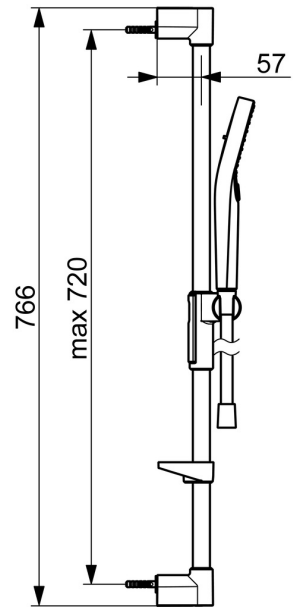

EAN: 4057304018169
static.hansa.com/441602100009

Elegant Handshower designed to fit in every bathroom.

Our 3-spray handshower is easy to operate with a nice designed push button to easily change the water sprays.

The hand shower slider is designed for an easy grip and easy adjustment in height with just one hand.

Easy, simple and elegant for any bathroom

- Shower solutions
- Wall mounted
- Chrome
- Hand shower, Shower rail, Adjustable shower rail bracket, Soap dish, Shower hose (1750 mm), Eco flow control, Variable fixing points, Anti limescale technology (easy to clean), Twist guard for shower hose
- Normal - Even and soft water stream, Massage - Strong water stream due to rotatable spray nozzles, Rain - Even and strong water stream
- Flexible length / can be shortened, Anti-twist hose connector
- 3 spray functions

Technical data

Flow properties

Flow-rate at 3 bar (with flow controller) **7.8 l/min**

Technical properties

Hot water supply **max. +65°C**
 Working pressure **1-10 bar**
 Diameter **Ø 22 mm**
 Installation width **max 720 mm**
 Length / Height **766 mm**

Regulations

EN standard **EN1112**
 Noise class 0.2 l/s **I (ISO 3822)**

Approvals and Declarations

Declaration of conformity **DoC**
 EPD **S-P-06395**

Spare parts

SP44130200

	Name	Code
01	Wall bracket	1013048V
02	Slide for shower rail	1012974V
03	Soap holder White	1013165V