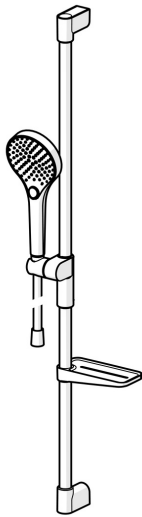

EAN: 4057304018169
static.hansa.com/441602100009

Elegant Handshower designed to fit in every bathroom.

Our 3-spray handshower is easy to operate with a nice designed push button to easily change the water sprays.

The hand shower slider is designed for an easy grip and easy adjustment in height with just one hand.

Easy, simple and elegant for any bathroom

- Shower solutions
- Wall mounted
- Chrome
- Hand shower, Shower rail, Adjustable shower rail bracket, Soap dish, Shower hose (1750 mm), Eco flow control, Variable fixing points, Anti limescale technology (easy to clean), Twist guard for shower hose
- Normal - Even and soft water stream, Massage - Strong water stream due to rotatable spray nozzles, Rain - Even and strong water stream
- Flexible length / can be shortened, Anti-twist hose connector
- 3 spray functions

Technical data

Flow properties

Flow-rate at 3 bar (with flow controller) **7.8 l/min**

Technical properties

Hot water supply **max. +65°C**
 Working pressure **1-10 bar**
 Diameter **Ø 22 mm**
 Installation width **max 720 mm**
 Length / Height **766 mm**

Regulations

EN standard **EN1112**
 Noise class 0.2 l/s **I (ISO 3822)**

Approvals and Declarations

Declaration of conformity **DoC**
 EPD **S-P-06395**

Spare parts

SP44130200

	Name	Code
01	Wall bracket	1013048V
02	Slide for shower rail	1012974V
03	Soap holder White	1013165V