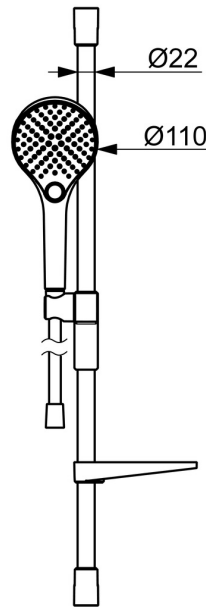

EAN: 4057304018169
static.hansa.com/441602100009

Elegant Handshower designed to fit in every bathroom.

Our 3-spray handshower is easy to operate with a nice designed push button to easily change the water sprays.

The hand shower slider is designed for an easy grip and easy adjustment in height with just one hand.

Easy, simple and elegant for any bathroom

- Shower solutions
- Wall mounted
- Chrome
- Hand shower, Shower rail, Adjustable shower rail bracket, Soap dish, Shower hose (1750 mm), Eco flow control, Variable fixing points, Anti limescale technology (easy to clean), Twist guard for shower hose
- Normal - Even and soft water stream, Massage - Strong water stream due to rotatable spray nozzles, Rain - Even and strong water stream
- Flexible length / can be shortened, Anti-twist hose connector
- 3 spray functions

Technical data

Flow properties

Flow-rate at 3 bar (with flow controller) **7.8 l/min**

Technical properties

Hot water supply **max. +65°C**
 Working pressure **1-10 bar**
 Diameter **Ø 22 mm**
 Installation width **max 720 mm**
 Length / Height **766 mm**

Regulations

EN standard **EN1112**
 Noise class 0.2 l/s **I (ISO 3822)**

Approvals and Declarations

Declaration of conformity **DoC**
 EPD **S-P-06395**

Spare parts

SP44130200

	Name	Code
01	Wall bracket	1013048V
02	Slide for shower rail	1012974V
03	Soap holder White	1013165V