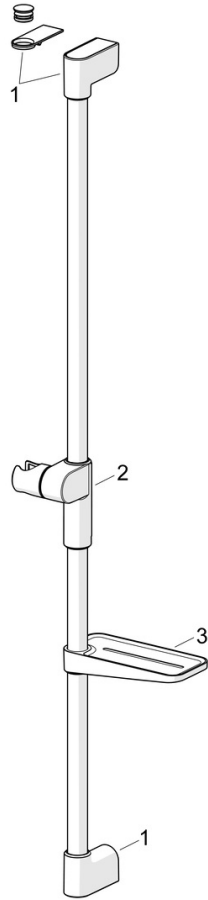

EAN: 4057304018169
static.hansa.com/441602100009

Elegant Handshower designed to fit in every bathroom.

Our 3-spray handshower is easy to operate with a nice designed push button to easily change the water sprays.

The hand shower slider is designed for an easy grip and easy adjustment in height with just one hand.

Easy, simple and elegant for any bathroom

- Shower solutions
- Wall mounted
- Chrome
- Hand shower, Shower rail, Adjustable shower rail bracket, Soap dish, Shower hose (1750 mm), Eco flow control, Variable fixing points, Anti limescale technology (easy to clean), Twist guard for shower hose
- Normal - Even and soft water stream, Massage - Strong water stream due to rotatable spray nozzles, Rain - Even and strong water stream
- Flexible length / can be shortened, Anti-twist hose connector
- 3 spray functions

Technical data

Flow properties

Flow-rate at 3 bar (with flow controller) **7.8 l/min**

Technical properties

Hot water supply **max. +65°C**
 Working pressure **1-10 bar**
 Diameter **Ø 22 mm**
 Installation width **max 720 mm**
 Length / Height **766 mm**

Regulations

EN standard **EN1112**
 Noise class 0.2 l/s **I (ISO 3822)**

Approvals and Declarations

Declaration of conformity **DoC**
 EPD **S-P-06395**

Spare parts

SP44130200

	Name	Code
01	Wall bracket	1013048V
02	Slide for shower rail	1012974V
03	Soap holder White	1013165V