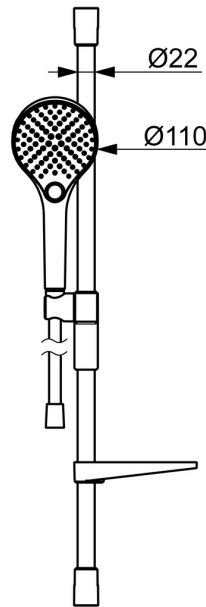

EAN: 4057304013041  
[static.hansa.com/44160210](http://static.hansa.com/44160210)

Elegant Handshower designed to fit in every bathroom.

Our 3-spray handshower is easy to operate with a nice designed push button to easily change the water sprays.

The hand shower slider is designed for an easy grip and easy adjustment in height with just one hand.

Easy, simple and elegant for any bathroom

- Shower solutions
- Wall mounted
- Chrome
- Hand shower, Shower rail, Variable fixing points, Adjustable shower rail bracket, Soap dish, Anti limescale technology (easy to clean), Shower hose (1750 mm), Twist guard for shower hose
- Normal - Even and soft water stream, Massage - Strong water stream due to rotatable spray nozzles, Rain - Even and strong water stream
- Flexible length / can be shortened, Anti-twist hose connector
- 3 spray functions

### Technical properties

Hot water supply **max. +65°C**  
 Working pressure **0.5-5 bar**  
 Diameter **Ø 22 mm**  
 Installation width **max 720 mm**  
 Length / Height **766 mm**  
 Material **Brass/Plastic**

### SP44130200

---

	<b>Name</b>	<b>Code</b>
01	Wall bracket	1013048V
02	Slide for shower rail	1012974V
03	Soap holder White	1013165V