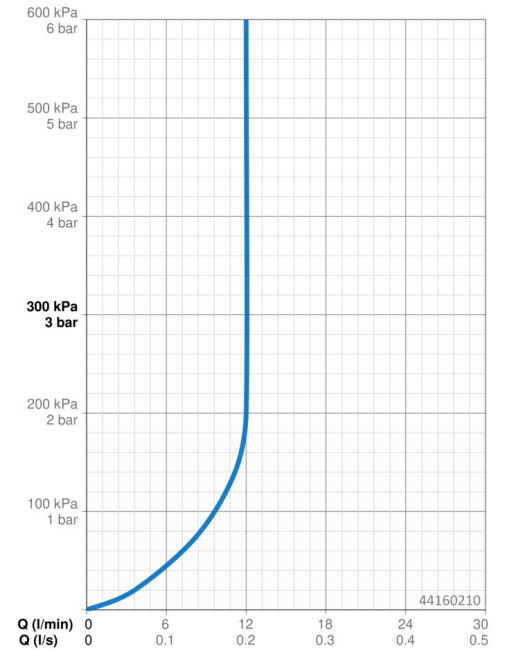

Technical data

Flow properties

Flow-rate at 3 bar (with flow controller) **12.0 l/min**

Technical properties

Hot water supply **max. +65°C**
Working pressure **0.5-5 bar**
Diameter **Ø 22 mm**
Installation width **max 720 mm**
Length / Height **766 mm**
Material **Brass/Plastic**

Regulations

EN standard **EN1112**
Noise class **I (ISO 3822)**

Approvals and Declarations

Declaration of conformity **DoC**
EPD **S-P-06395**