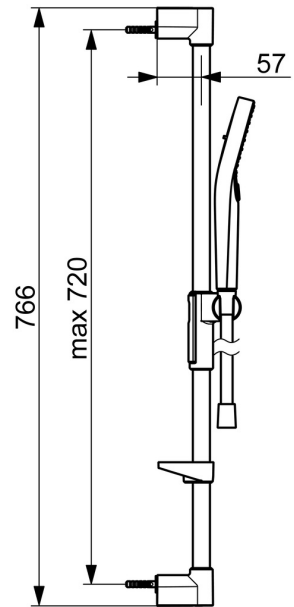

EAN: 4057304013041  
[static.hansa.com/44160210](http://static.hansa.com/44160210)

Elegant Handshower designed to fit in every bathroom.

Our 3-spray handshower is easy to operate with a nice designed push button to easily change the water sprays.

The hand shower slider is designed for an easy grip and easy adjustment in height with just one hand.

Easy, simple and elegant for any bathroom

- Shower solutions
- Wall mounted
- Chrome
- Hand shower, Shower rail, Variable fixing points, Adjustable shower rail bracket, Soap dish, Anti limescale technology (easy to clean), Shower hose (1750 mm), Twist guard for shower hose
- Normal - Even and soft water stream, Massage - Strong water stream due to rotatable spray nozzles, Rain - Even and strong water stream
- Flexible length / can be shortened, Anti-twist hose connector
- 3 spray functions

### Technical properties

Hot water supply **max. +65°C**  
 Working pressure **0.5-5 bar**  
 Diameter **Ø 22 mm**  
 Installation width **max 720 mm**  
 Length / Height **766 mm**  
 Material **Brass/Plastic**

### SP44130200

---

	<b>Name</b>	<b>Code</b>
01	Wall bracket	1013048V
02	Slide for shower rail	1012974V
03	Soap holder White	1013165V