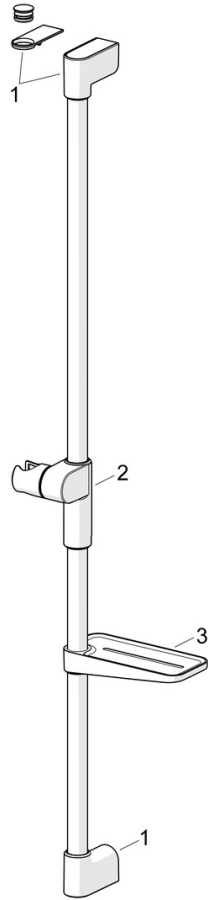

Spare parts

SP44130200

	Name	Code
01	Wall bracket	1013048V
02	Slide for shower rail	1012974V
03	Soap holder White	1013165V