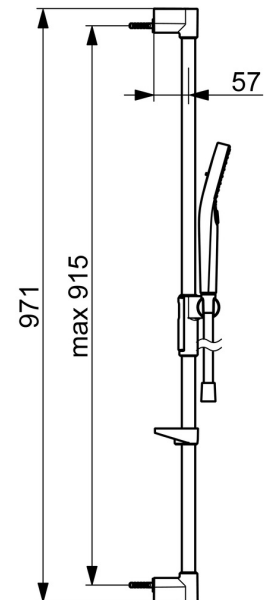

EAN: 4057304018176
static.hansa.com/441503300009

Elegant Handshower designed to fit in every bathroom.

Our 3-spray handshower is easy to operate with a nice designed push button to easily change the water sprays.

The hand shower slider is designed for an easy grip and easy adjustment in height with just one hand.

Easy, simple and elegant for any bathroom

- Shower solutions
- Wall mounted
- Chrome
- Hand shower, Shower rail, Adjustable shower rail bracket, Soap dish, Shower hose (1750 mm), Eco flow control, Variable fixing points, Anti limescale technology (easy to clean), Twist guard for shower hose
- Normal - Even and soft water stream, Massage - Strong water stream due to rotatable spray nozzles, Rain - Even and strong water stream
- Flexible length / can be shortened, Anti-twist hose connector
- 3 spray functions

Technical data

Flow properties

Flow-rate at 3 bar (with flow controller) **7.8 l/min**

Technical properties

Hot water supply **max. +65°C**
 Working pressure **1-10 bar**
 Diameter **Ø 22 mm**
 Installation width **max 915 mm**
 Length / Height **971 mm**

Regulations

EN standard **EN1112**
 Noise class 0.2 l/s **I (ISO 3822)**

Approvals and Declarations

Declaration of conformity **DoC**
 EPD **S-P-06395**

Spare parts

SP44130200

	Name	Code
01	Wall bracket	1013048V
02	Slide for shower rail	1012974V
03	Soap holder White	1013165V