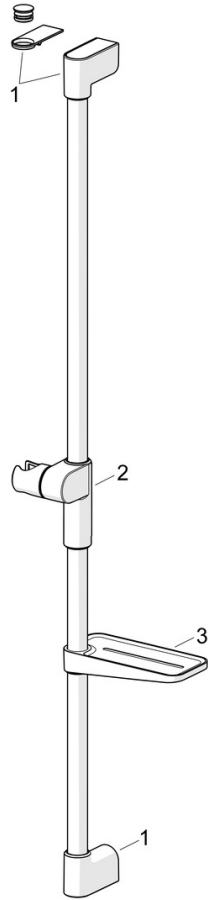

EAN: 4057304018176
static.hansa.com/441503300009

Elegant Handshower designed to fit in every bathroom.

Our 3-spray handshower is easy to operate with a nice designed push button to easily change the water sprays.

The hand shower slider is designed for an easy grip and easy adjustment in height with just one hand.

Easy, simple and elegant for any bathroom

- Shower solutions
- Wall mounted
- Chrome
- Hand shower, Shower rail, Adjustable shower rail bracket, Soap dish, Shower hose (1750 mm), Eco flow control, Variable fixing points, Anti limescale technology (easy to clean), Twist guard for shower hose
- Normal - Even and soft water stream, Massage - Strong water stream due to rotatable spray nozzles, Rain - Even and strong water stream
- Flexible length / can be shortened, Anti-twist hose connector
- 3 spray functions

Technical data

Flow properties

Flow-rate at 3 bar (with flow controller) **7.8 l/min**

Technical properties

Hot water supply **max. +65°C**
 Working pressure **1-10 bar**
 Diameter **Ø 22 mm**
 Installation width **max 915 mm**
 Length / Height **971 mm**

Regulations

EN standard **EN1112**
 Noise class 0.2 l/s **I (ISO 3822)**

Approvals and Declarations

Declaration of conformity **DoC**
 EPD **S-P-06395**

Spare parts

SP44130200

	Name	Code
01	Wall bracket	1013048V
02	Slide for shower rail	1012974V
03	Soap holder White	1013165V