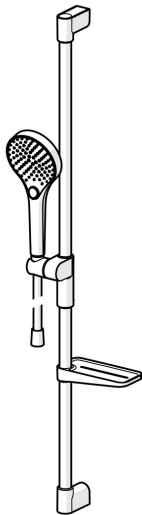

EAN: 4057304018176
static.hansa.com/441503300009

Elegant Handshower designed to fit in every bathroom.

Our 3-spray handshower is easy to operate with a nice designed push button to easily change the water sprays.

The hand shower slider is designed for an easy grip and easy adjustment in height with just one hand.

Easy, simple and elegant for any bathroom

- Shower solutions
- Wall mounted
- Chrome
- Hand shower, Shower rail, Adjustable shower rail bracket, Soap dish, Shower hose (1750 mm), Eco flow control, Variable fixing points, Anti limescale technology (easy to clean), Twist guard for shower hose
- Normal - Even and soft water stream, Massage - Strong water stream due to rotatable spray nozzles, Rain - Even and strong water stream
- Flexible length / can be shortened, Anti-twist hose connector
- 3 spray functions

Technical data

Flow properties

Flow-rate at 3 bar (with flow controller) **7.8 l/min**

Technical properties

Hot water supply **max. +65°C**
 Working pressure **1-10 bar**
 Diameter **Ø 22 mm**
 Installation width **max 915 mm**
 Length / Height **971 mm**

Regulations

EN standard **EN1112**
 Noise class 0.2 l/s **I (ISO 3822)**

Approvals and Declarations

Declaration of conformity **DoC**
 EPD **S-P-06395**

Spare parts

SP44130200

	Name	Code
01	Wall bracket	1013048V
02	Slide for shower rail	1012974V
03	Soap holder White	1013165V