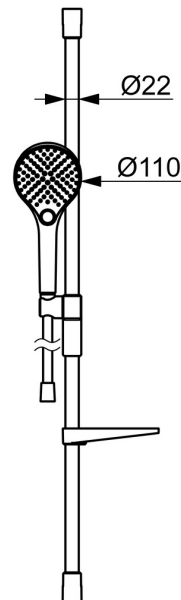

EAN: 4057304018176
static.hansa.com/441503300009

Elegant Handshower designed to fit in every bathroom.

Our 3-spray handshower is easy to operate with a nice designed push button to easily change the water sprays.

The hand shower slider is designed for an easy grip and easy adjustment in height with just one hand.

Easy, simple and elegant for any bathroom

- Shower solutions
- Wall mounted
- Chrome
- Hand shower, Shower rail, Adjustable shower rail bracket, Soap dish, Shower hose (1750 mm), Eco flow control, Variable fixing points, Anti limescale technology (easy to clean), Twist guard for shower hose
- Normal - Even and soft water stream, Massage - Strong water stream due to rotatable spray nozzles, Rain - Even and strong water stream
- Flexible length / can be shortened, Anti-twist hose connector
- 3 spray functions

Technical data

Flow properties

Flow-rate at 3 bar (with flow controller) **7.8 l/min**

Technical properties

Hot water supply **max. +65°C**
 Working pressure **1-10 bar**
 Diameter **Ø 22 mm**
 Installation width **max 915 mm**
 Length / Height **971 mm**

Regulations

EN standard **EN1112**
 Noise class 0.2 l/s **I (ISO 3822)**

Approvals and Declarations

Declaration of conformity **DoC**
 EPD **S-P-06395**

Spare parts

SP44130200

	Name	Code
01	Wall bracket	1013048V
02	Slide for shower rail	1012974V
03	Soap holder White	1013165V