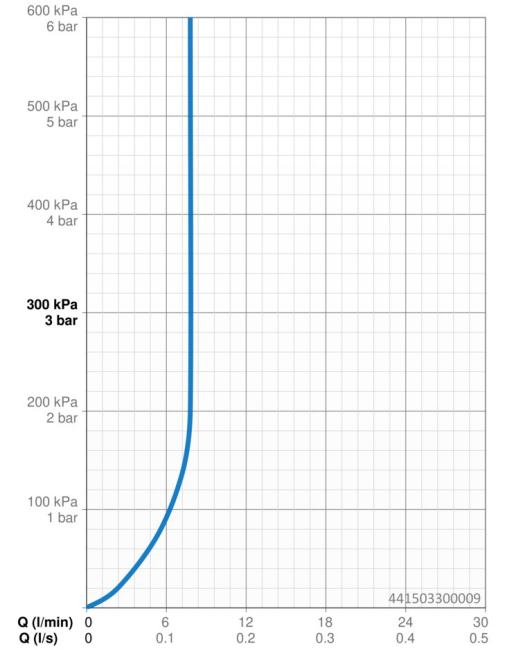

Technical data

Flow properties

Flow-rate at 3 bar (with flow controller) **7.8 l/min**

Technical properties

Hot water supply **max. +65°C**
Working pressure **1-10 bar**
Diameter **Ø 22 mm**
Installation width **max 915 mm**
Length / Height **971 mm**

Regulations

EN standard **EN1112**
Noise class 0.2 l/s **I (ISO 3822)**

Approvals and Declarations

Declaration of conformity **DoC**
EPD **S-P-06395**