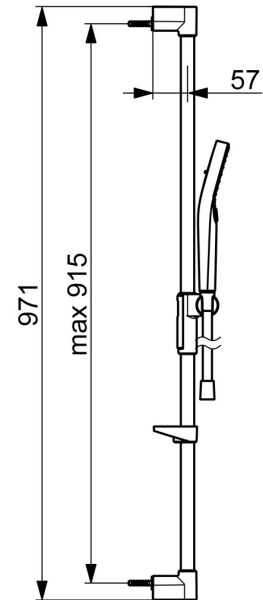

EAN: 4057304018145
static.hansa.com/44150330

Elegant Handshower designed to fit in every bathroom.

Our 3-spray handshower is easy to operate with a nice designed push button to easily change the water sprays.

The hand shower slider is designed for an easy grip and easy adjustment in height with just one hand.

Easy, simple and elegant for any bathroom

- Shower solutions
- Wall mounted
- Chrome
- Hand shower, Shower rail, Adjustable shower rail bracket, Soap dish, Shower hose (1750 mm), Variable fixing points, Anti limescale technology (easy to clean), Twist guard for shower hose
- Normal - Even and soft water stream, Massage - Strong water stream due to rotatable spray nozzles, Rain - Even and strong water stream
- Flexible length / can be shortened, Anti-twist hose connector
- 3 spray functions

Technical data

Flow properties

Flow-rate at 3 bar (with flow controller) **12.0 l/min**

Technical properties

Hot water supply **max. +65°C**
 Working pressure **0.5-5 bar**
 Diameter **Ø 22 mm**
 Installation width **max 915 mm**
 Length / Height **971 mm**
 Material **Brass/Plastic**

Regulations

EN standard **EN1112**
 Noise class **I (ISO 3822)**

Approvals and Declarations

Declaration of conformity **DoC**
 EPD **S-P-06395**

Spare parts

SP44130200

	Name	Code
01	Wall bracket	1013048V
02	Slide for shower rail	1012974V
03	Soap holder White	1013165V