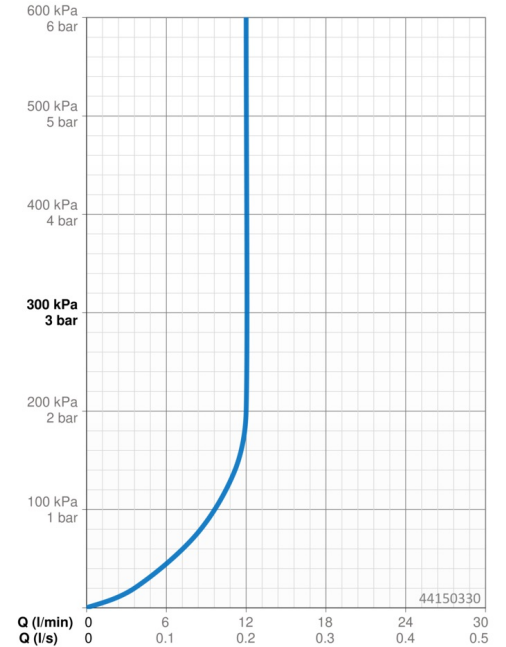

Technical data

Flow properties

Flow-rate at 3 bar (with flow controller) **12.0 l/min**

Technical properties

Hot water supply **max. +65°C**
Working pressure **0.5-5 bar**
Diameter **Ø 22 mm**
Installation width **max 915 mm**
Length / Height **971 mm**
Material **Brass/Plastic**

Regulations

EN standard **EN1112**
Noise class **I (ISO 3822)**

Approvals and Declarations

Declaration of conformity **DoC**
EPD **S-P-06395**