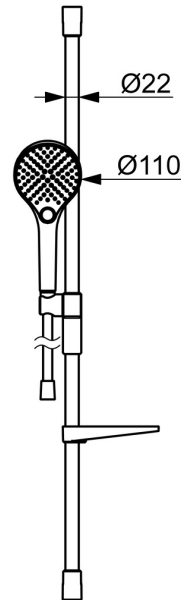

EAN: 4057304018145
static.hansa.com/44150330

Elegant Handshower designed to fit in every bathroom.

Our 3-spray handshower is easy to operate with a nice designed push button to easily change the water sprays.

The hand shower slider is designed for an easy grip and easy adjustment in height with just one hand.

Easy, simple and elegant for any bathroom

- Shower solutions
- Wall mounted
- Chrome
- Hand shower, Shower rail, Adjustable shower rail bracket, Soap dish, Shower hose (1750 mm), Variable fixing points, Anti limescale technology (easy to clean), Twist guard for shower hose
- Normal - Even and soft water stream, Massage - Strong water stream due to rotatable spray nozzles, Rain - Even and strong water stream
- Flexible length / can be shortened, Anti-twist hose connector
- 3 spray functions

Technical data

Flow properties

Flow-rate at 3 bar (with flow controller) **12.0 l/min**

Technical properties

Hot water supply **max. +65°C**
 Working pressure **0.5-5 bar**
 Diameter **Ø 22 mm**
 Installation width **max 915 mm**
 Length / Height **971 mm**
 Material **Brass/Plastic**

Regulations

EN standard **EN1112**
 Noise class **I (ISO 3822)**

Approvals and Declarations

Declaration of conformity **DoC**
 EPD **S-P-06395**

Spare parts

SP44130200

	Name	Code
01	Wall bracket	1013048V
02	Slide for shower rail	1012974V
03	Soap holder White	1013165V