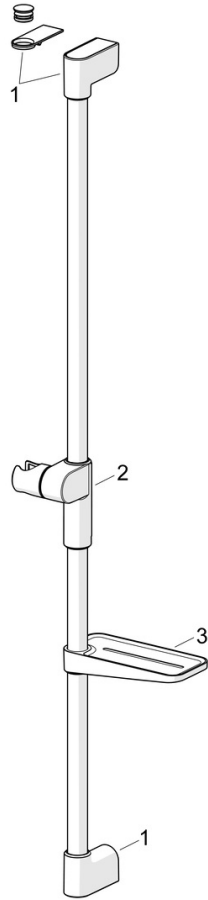

EAN: 4057304018145
static.hansa.com/44150330

Elegant Handshower designed to fit in every bathroom.

Our 3-spray handshower is easy to operate with a nice designed push button to easily change the water sprays.

The hand shower slider is designed for an easy grip and easy adjustment in height with just one hand.

Easy, simple and elegant for any bathroom

- Shower solutions
- Wall mounted
- Chrome
- Hand shower, Shower rail, Adjustable shower rail bracket, Soap dish, Shower hose (1750 mm), Variable fixing points, Anti limescale technology (easy to clean), Twist guard for shower hose
- Normal - Even and soft water stream, Massage - Strong water stream due to rotatable spray nozzles, Rain - Even and strong water stream
- Flexible length / can be shortened, Anti-twist hose connector
- 3 spray functions

Technical data

Flow properties

Flow-rate at 3 bar (with flow controller) **12.0 l/min**

Technical properties

Hot water supply **max. +65°C**
 Working pressure **0.5-5 bar**
 Diameter **Ø 22 mm**
 Installation width **max 915 mm**
 Length / Height **971 mm**
 Material **Brass/Plastic**

Regulations

EN standard **EN1112**
 Noise class **I (ISO 3822)**

Approvals and Declarations

Declaration of conformity **DoC**
 EPD **S-P-06395**

Spare parts

SP44130200

	Name	Code
01	Wall bracket	1013048V
02	Slide for shower rail	1012974V
03	Soap holder White	1013165V