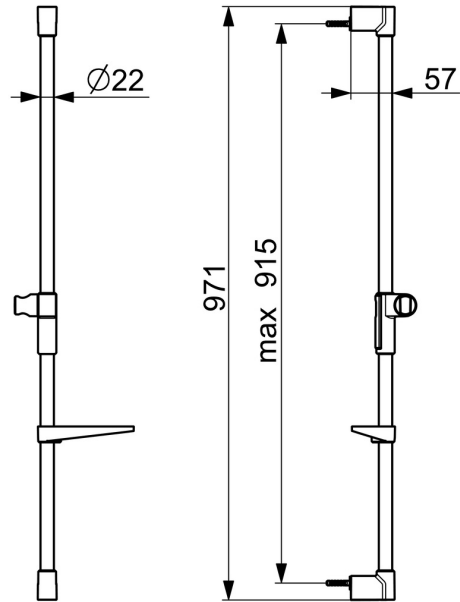

EAN: 4057304017988
static.hansa.com/44130200

Introducing the HANSAVIVA Shower Rail, L=965. This adjustable shower rail is wall-mounted and chrome-plated, making it a reliable addition to your bathroom routine. Perfect for both personal and professional use.

- Shower solutions
- Accessories
- Wall mounted
- Chrome
- Shower rail, Adjustable shower rail bracket

Technical data

Technical properties

Hot water supply	max. +65°C
Working pressure	0.5-5 bar
Diameter	Ø 22 mm
Installation width	max 915 mm
Length / Height	971 mm
Material	Brass/Plastic

Regulations

EN standard	EN1112
Noise class	I (ISO 3822)

Approvals and Declarations

Declaration of conformity	DoC
---------------------------	-----

Spare parts

SP44130200

	Name	Code
01	Wall bracket	1013048V
02	Slide for shower rail	1012974V
03	Soap holder White	1013165V