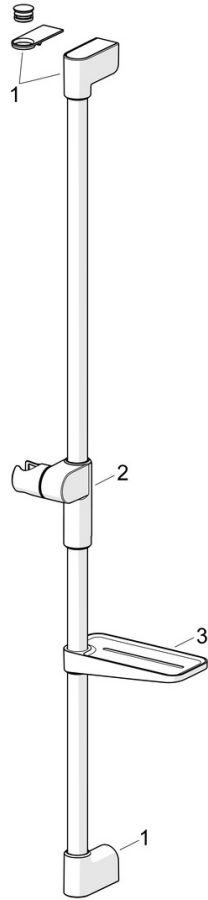

EAN: 4057304017988
static.hansa.com/44130200

Introducing the HANSAVIVA Shower Rail, L=965. This adjustable shower rail is wall-mounted and chrome-plated, making it a reliable addition to your bathroom routine. Perfect for both personal and professional use.

- Shower solutions
- Accessories
- Wall mounted
- Chrome
- Shower rail, Adjustable shower rail bracket

Technical data

Technical properties

Hot water supply	max. +65°C
Working pressure	0.5-5 bar
Diameter	Ø 22 mm
Installation width	max 915 mm
Length / Height	971 mm
Material	Brass/Plastic

Regulations

EN standard	EN1112
Noise class	I (ISO 3822)

Approvals and Declarations

Declaration of conformity	DoC
---------------------------	-----

Spare parts

SP44130200

	Name	Code
01	Wall bracket	1013048V
02	Slide for shower rail	1012974V
03	Soap holder White	1013165V