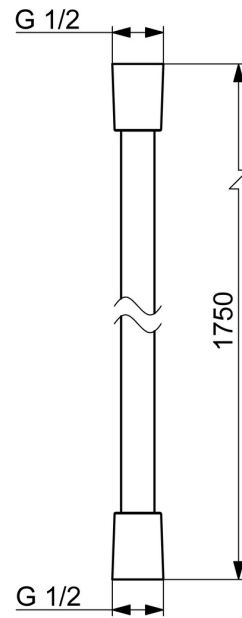

EAN: 4015474238985
static.hansa.com/44120300

- Shower solutions
- Accessories
- Chrome
- Twist guard for shower hose

Technical data

Technical properties

Connection size	G1/2
Length / Height	1750 mm
Material	Composite