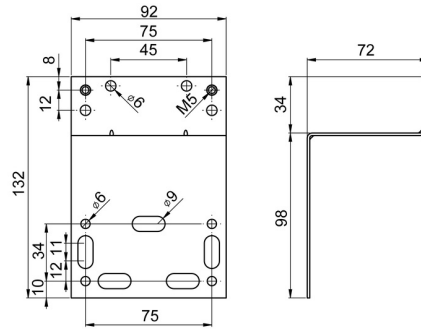

EAN: 4015474257535
static.hansa.com/44050100

- Accessories
- Fixing Set
- assembly angle -set for exact and easy installation of the concealed installation unit and mounting rail. 2 x assembly angle with mounting parts; fixing screws for the assembling valves

Technical data

Spare parts

SP44050100

Name	Code
11.1 Screw set Discontinued	59913706