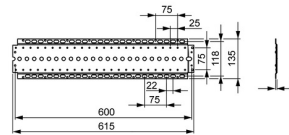

EAN: 4015474204003
static.hansa.com/44050000

- Accessories
- Fixing Set
- suitable for HANSAMATRIX and HANSABLUEBOX; for accurate and simple assembly of the installation unit; assembly rail with fixing possibilities in 25 mm raster; fixing screws for the assembling valves; assembling rail can be extended using further rails

Technical data

Spare parts

SP44050000

Name	Code
11.1 Screw set Discontinued	59913706