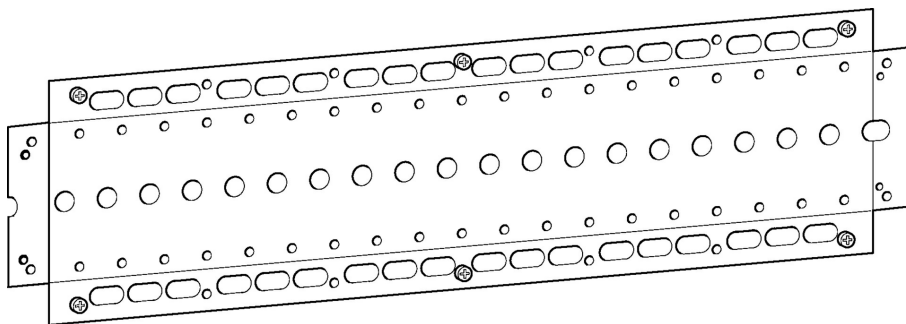

EAN: 4015474204003
static.hansa.com/44050000

- Accessories
- Fixing Set
- suitable for HANSAMATRIX and HANSABLUEBOX; for accurate and simple assembly of the installation unit; assembly rail with fixing possibilities in 25 mm raster; fixing screws for the assembling valves; assembling rail can be extended using further rails

Technical data

Spare parts

SP44050000

Name	Code
11.1 Screw set Discontinued	59913706