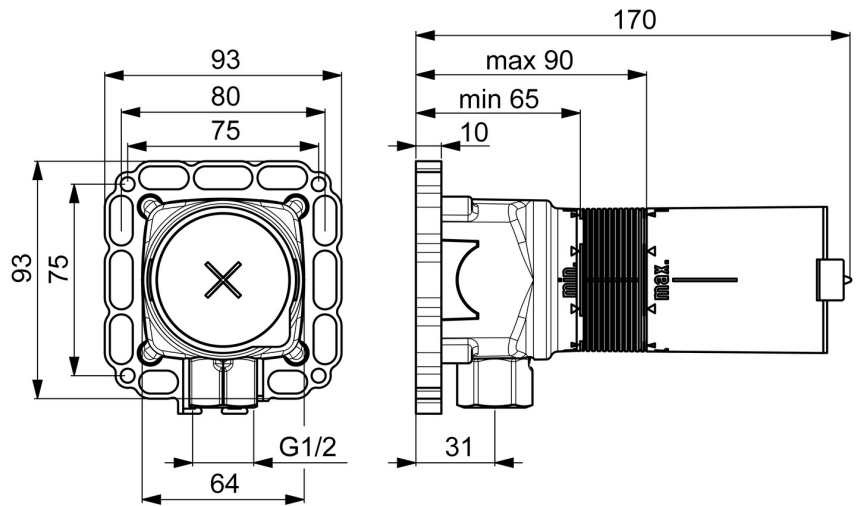

EAN: 4015470030385
static.hansa.com/44040100

- Shower solutions
- Concealed unit
- Concealed wall mounting
- Pressure plug
- Inner body made of DZR brass
- Gasket sleeve for dry mortarless construction, Mounting box and cover sleeve, Multifix fastening system

Technical data

Technical properties

DN-size (nominal dimension)	DN15
Hot water supply	max. +80°C
Working pressure	1-10 bar
Connection size	G1/2