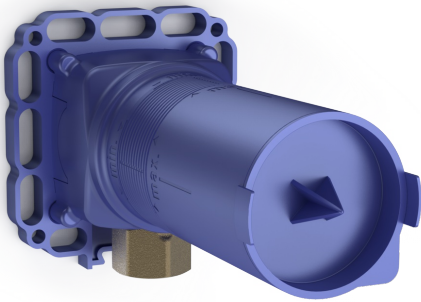

EAN: 4015470030385
static.hansa.com/44040100

- Shower solutions
- Concealed unit
- Concealed wall mounting
- Pressure plug
- Inner body made of DZR brass
- Gasket sleeve for dry mortarless construction, Mounting box and cover sleeve, Multifix fastening system

Technical data

Technical properties

DN-size (nominal dimension)	DN15
Hot water supply	max. +80°C
Working pressure	1-10 bar
Connection size	G1/2