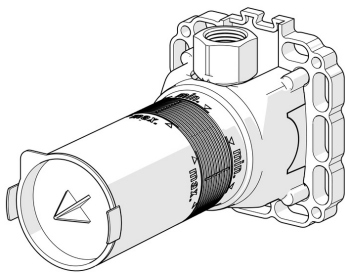

EAN: 4015470030385
static.hansa.com/44040100

- Shower solutions
- Concealed unit
- Concealed wall mounting
- Pressure plug
- Inner body made of DZR brass
- Gasket sleeve for dry mortarless construction, Mounting box and cover sleeve, Multifix fastening system

Technical data

Technical properties

DN-size (nominal dimension)	DN15
Hot water supply	max. +80°C
Working pressure	1-10 bar
Connection size	G1/2